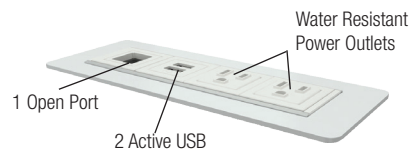

Rectangular Table			
		Model Number	Description	Wgt. List Price	
Rectangular Closed	Closed				
		DUC-2418-C-14	24"W x 18"D x 14"H	Veneer	37 $1,229
		DUC-2436-C-14	24"W x 36"D x 14"H	Veneer	59 $1,493
		DUC-2452-C-14	24"W x 52"D x 14"H	Veneer	79 $1,524
		DUC-2418-CL-14	24"W x 18"D x 14"H	HPL	37 $1,034
		DUC-2436-CL-14	24"W x 36"D x 14"H	HPL	59 $1,257
		DUC-2452-CL-14	24"W x 52"D x 14"H	HPL	79 $1,524
		DUC-2418-C-21	24"W x 18"D x 21"H	Veneer	46 $1,331
		DUC-2436-C-21	24"W x 36"D x 21"H	Veneer	73 $1,595
		DUC-2452-C-21	24"W x 52"D x 21"H	Veneer	97 $1,650
Rectangular Open	Open				
		DUC-2418-O-14	24"W x 18"D x 14"H	Veneer	11 $1,229
		DUC-2436-O-14	24"W x 36"D x 14"H	Veneer	21 $1,493
		DUC-2452-O-14	24"W x 52"D x 14"H	Veneer	30 $1,883
		DUC-2418-OL-14	24"W x 18"D x 14"H	HPL	11 $1,034
		DUC-2436-OL-14	24"W x 36"D x 14"H	HPL	21 $1,257
		DUC-2452-OL-14	24"W x 52"D x 14"H	HPL	30 $1,524
		DUC-2418-O-21	24"W x 18"D x 21"H	Veneer	12 $1,331
		DUC-2436-O-21	24"W x 36"D x 21"H	Veneer	30 $1,595
		DUC-2452-O-21	24"W x 52"D x 21"H	Veneer	70 $2,034
	DUC-2418-OL-21	24"W x 18"D x 21"H	HPL	12 $1,120	
	DUC-2436-OL-21	24"W x 36"D x 21"H	HPL	30 $1,344	
	DUC-2452-OL-21	24"W x 52"D x 21"H	HPL	70 $1,650