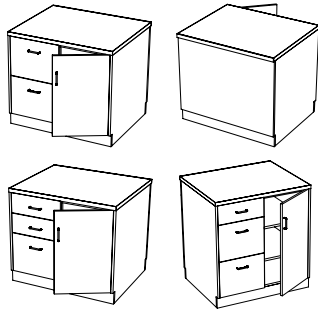

Cupboard Unit With 2 & 3 Drawers (Cupboard Left)	Model Number	Description	Wgt.	List Price
--	--------------	-------------	------	------------

MCD-36C2DL-29	Cupboard Unit, Left, 36"W X 30"D X 29" H with 2 drawers, file/file	220	\$4,678
MCD-36C2DL-32	Cupboard Unit, Left, 36"W X 30"D X 32" H with 2 drawers, file/file	223	\$4,678
MCD-36C3DL-32	Cupboard Unit, Left, 36"W X 30"D X 32" H with 3 drawers, box/box/file	228	\$4,865
MCD-36C3DL-39	Cupboard Unit, Left, 36"W X 30"D X 39" H with 3 drawers, box/file/file	254	\$4,909

Drawers in these units accommodate standard hanging files.

Bookmark

Circulation Desks

Cupboard Unit With 2 & 3 Drawers (Cupboard Right)

Model Number	Description	Wgt.	List Price
MCD-36C2DR-29	Cupboard Unit, Right, 36"W X 30"D X 29" H with 2 drawers, file/file	220	\$4,678
MCD-36C2DR-32	Cupboard Unit, Right, 36"W X 30"D X 32" H with 2 drawers, file/file	223	\$4,678
MCD-36C3DR-32	Cupboard Unit, Right, 36"W X 30"D X 32" H with 3 drawers, box/box/file	228	\$4,865
MCD-36C3DR-39	Cupboard Unit, Right, 36"W X 30"D X 39" H with 3 drawers, box/file/file	254	\$4,909