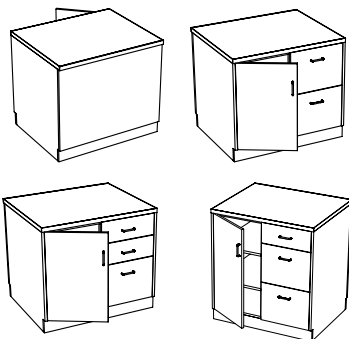

MCD-36CD-29	Cupboard Unit, 36"W X 30"D X 29" H with drawer	199	$3,670
MCD-36CD-32	Cupboard Unit, 36"W X 30"D X 32" H with drawer	205	$3,670
MCD-36CD-39	Cupboard Unit, 36"W X 30"D X 39" H with drawer	223	$3,699

Cupboard Unit With 2 & 3 Drawers (Cupboard Left)	Model Number	Description	Wgt.	List Price