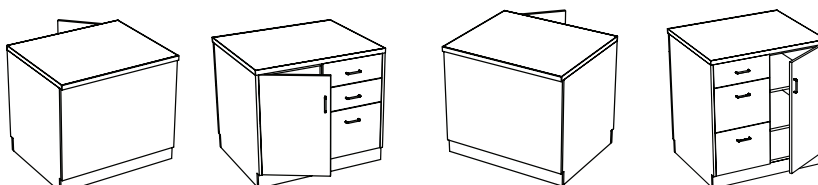

Prices and specifications subject to change without notice

P-BOOKMARKCIRCDESKS-181121