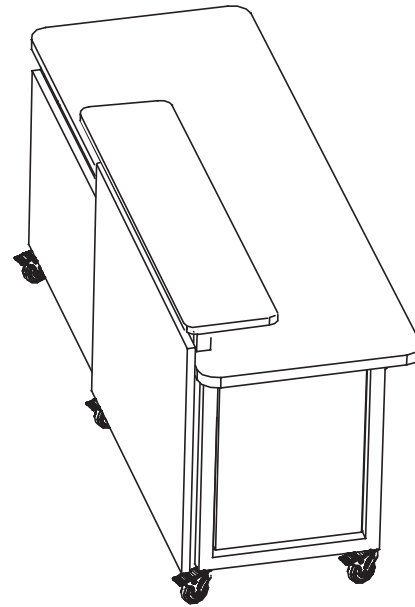

Case: Floating front panels are self-edged high pressure laminate. Face panels have embedded threaded metal inserts to accept machine threaded connecting hardware for metal-to-metal fastener contact to steel chassis frames. End panel inserts are self-edged high pressure laminate panels.

Steel Chassis Frame: Frame shall be a welded assembly of 1-1/4" square 14 gauge steel tube, drilled and tapped to receive casters and bored for connecting hardware. Finish shall be powder coat, manufacturer's standard colors.

Casters: Casters shall be 100mm heavy duty swivel casters with brake, rated at 100# per caster. Assembled unit shall use a total of (5) casters.

Hanging Pedestal: Hanging pedestal shall be steel construction with satin nickel loop recessed pulls, locking mechanism, 1 box drawer, 3/4 extension slides, 1 file drawer, full extension slides, 15.25" width x 17.875" depth x 19.375" height. Hanging pedestal shall be provided uninstalled. Pedestal shall be finished in coordinating powder coat.

Finish: Standard powder coat on all metal parts is black; other colors may be specified. See mediatechnologies® Finish and Color Guide for choices.

Nomad Straight Desk 72"W

Model Number	Description	Wgt.	List Price
NDS-72DL-MOB	35"H x 72"W x 24"D Nomad Desk, Transaction Top Left, Mobile	300	$4,091
NDS-72DR-MOB	35"H x 72"W x 24"D Nomad Desk, Transaction Top Right, Mobile	300	$4,091
NDS-72DX-MOB	29"H x 72"W x 24"D Nomad Desk, No Transaction Top, Mobile	300	$3,890
NDS-72DL-45-MOB	45"H x 72"W x 24"D Nomad Desk, Transaction Top Left, Mobile		$4,494
NDS-72DR-45-MOB	45"H x 72"W x 24"D Nomad Desk, Transaction Top Right, Mobile		$4,494
NDS-72DX-39-MOB	39"H x 72"W x 24"D Nomad Desk, No Transaction Top, Mobile		$4,292

with Steel Hanging Pedestal, 1 Box Drawer, 1 File Drawer

NDS-72DL-MOB-WHP	35"H x 72"W x 24"D Nomad Desk, Transaction Top Left, Mobile, Hanging Pedestal (WHP61218-S)	370	$4,614
NDS-72DR-MOB-WHP	35"H x 72"W x 24"D Nomad Desk, Transaction Top Right, Mobile, Hanging Pedestal (WHP61218-S)	370	$4,614
NDS-72DX-MOB-WHP	29"H x 72"W x 24"D Nomad Desk, Mobile, No transaction Top, Hanging Pedestal (WHP61218-S)	370	$4,413

Nomad Straight Desk 84"W

Model Number	Description	Wgt.	List Price
NDS-84DL-MOB	35"H x 84"W x 30"D Nomad Desk, Transaction Top Left, Mobile	300	$5,311
NDS-84DR-MOB	35"H x 84"W x 30"D Nomad Desk, Transaction Top Right, Mobile	300	$5,311
NDS-84DX-MOB	29"H x 84"W x 30"D Nomad Desk, No Transaction Top, Mobile	300	$5,110
NDS-84DL-45-MOB	45"H x 84"W x 30"D Nomad Desk, Transaction Top Left, Mobile		$5,713
NDS-84DR-45-MOB	45"H x 84"W x 30"D Nomad Desk, Transaction Top Right, Mobile		$5,713
NDS-84DX-39-MOB	39"H x 84"W x 30"D Nomad Desk, No Transaction Top, Mobile		$5,513

with Steel Hanging Pedestal, 1 Box Drawer, 1 File Drawer

NDS-84DL-MOB-WHP	35"H x 84"W x 30"D Nomad Desk, Transaction Top Left, Mobile, Hanging Pedestal (WHP61222-S)	375	$5,806
NDS-84DR-MOB-WHP	35"H x 84"W x 30"D Nomad Desk, Transaction Top Right, Mobile, Hanging Pedestal (WHP61222-S)	375	$5,806
NDS-84DX-MOB-WHP	29"H x 84"W x 30"D Nomad Desk, Mobile, No Transaction Top, Hanging Pedestal (WHP61222-S)	375	$5,605

Required to order:

1. Model # including:
2. HPL and PVC edge selections
   - powder coat color

Notes:

Prices shown include use of HPL. Use of veneers or other materials may incur an upcharge.

Transaction top right or left is defined from the perspective of the user.