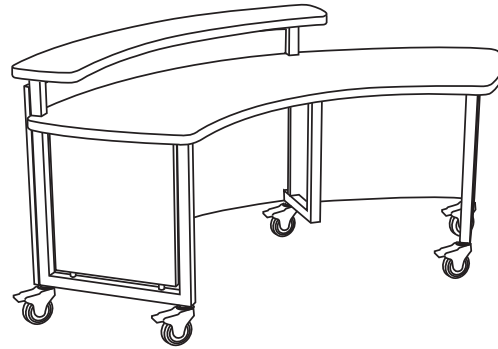

Case: Floating curved front panels are self-edged high pressure laminate. Face panels have embedded threaded metal inserts to accept machine threaded connecting hardware for metal-to-metal fastener contact to steel chassis frames. End panel inserts are self-edged high pressure laminate panels.

Steel Chassis Frame: Frame shall be a welded assembly of 1-1/4" square 14 gauge steel tube, drilled and tapped to receive casters and bored for connecting hardware. Finish shall be powder coat, manufacturer's standard colors.

Casters: Casters shall be 100mm heavy duty swivel casters with brake, rated at 100# per caster. Assembled unit shall use a total of (5) casters.

Hanging Pedestal: Hanging pedestal shall be steel construction with satin nickel loop recessed pulls, locking mechanism, 1 box drawer, 3/4 extension slides, 1 file drawer, full extension slides, 15.25" width x 17.875" depth x 19.375" height. Hanging pedestal shall be provided uninstalled. Pedestal shall be finished in coordinating powder coat.

Finish: Standard powder coat on all metal parts is black; other colors may be specified. See mediatechnologies@ Finish and Color Guide for choices.

Curved Nomad Desk 75"W

Model Number	Description	Wgt.	List Price
ND-75DL-MOB	35"H x 75"W x 24"D Nomad Desk, Transaction Top Left, Mobile	300	$6,817
ND-75DR-MOB	35"H x 75"W x 24"D Nomad Desk, Transaction Top Right, Mobile	300	$6,817
ND-75DX-MOB	29"H x 75"W x 24"D Nomad Desk, No Transaction Top, Mobile	300	$6,483
ND-75DL-45-MOB	45"H x 75"W x 24"D Nomad Desk, Transaction Top Left, Mobile		$7,489
ND-75DR-45-MOB	45"H x 75"W x 24"D Nomad Desk, Transaction Top Right, Mobile		$7,489
ND-75DX-39-MOB	39"H x 75"W x 24"D Nomad Desk, No Transaction Top, Mobile		$7,153

with Steel Hanging Pedestal, 1 Box Drawer, 1 File Drawer

ND-75DL-MOB-WHP	35"H x 75"W x 24"D Nomad Desk, Transaction Top Left, Mobile, Hanging Pedestal (WHP61218-S)	370	$7,340
ND-75DR-MOB-WHP	35"H x 75"W x 24"D Nomad Desk, Transaction Top Right, Mobile, Hanging Pedestal (WHP61218-S)	370	$7,340
ND-75DX-MOB-WHP	29"H x 75"W x 24"D Nomad Desk, Mobile, No transaction Top, Hanging Pedestal (WHP61218-S)	370	$7,005

Curved Nomad Desk

Model Number	Description	Wgt.	List Price
ND-84DL-MOB	35"H x 84"W x 30"D Nomad Desk, Transaction Top Left, Mobile	300	$8,851
ND-84DR-MOB	35"H x 84"W x 30"D Nomad Desk, Transaction Top Right, Mobile	300	$8,851
ND-84DX-MOB	29"H x 84"W x 30"D Nomad Desk, No Transaction Top, Mobile	300	$8,515
ND-84DL-45-MOB	45"H x 84"W x 30"D Nomad Desk, Transaction Top Left, Mobile		$9,522
ND-84DR-45-MOB	45"H x 84"W x 30"D Nomad Desk, Transaction Top Right, Mobile		$9,522
ND-84DX-39-MOB	39"H x 84"W x 30"D Nomad Desk, No Transaction Top, Mobile		$9,187

with Steel Hanging Pedestal, 1 Box Drawer, 1 File Drawer

ND-84DL-MOB-WHP	35"H x 84"W x 30"D Nomad Desk, Transaction Top Left, Mobile, Hanging Pedestal (WHP61222-S)	375	$9,346
ND-84DR-MOB-WHP	35"H x 84"W x 30"D Nomad Desk, Transaction Top Right, Mobile, Hanging Pedestal (WHP61222-S)	375	$9,346
ND-84DX-MOB-WHP	29"H x 84"W x 30"D Nomad Desk, Mobile, No Transaction Top, Hanging Pedestal (WHP61222-S)	375	$9,011

Nomad Mobile

Model Number	Description	Wgt.	List Price
ND-40BR-MOB	29"H x 40"W x 29"D Nomad Cabinet with Book Return Slot, Mobile	120	$3,134
MCD-18DBTL	25-1/2"H x 18"W x 22"D Bookmark Descending Platform Book Truck	137	$2,345

Mobile Pedestal suitable for use with 75" Nomad, Steel

Model Number	Description	Wgt.	List Price
WMP661218-S	15.25"W x 18"D x 26.875"H Steel Mobile Pedestal, 2 Drawers, 1 File Drawers, Mobile	73	$756
WMP121218-S	15.25"W x 18"D x 26.875"H Steel Mobile Pedestal, 2 File Drawers, Mobile	73	$692

Mobile Pedestals suitable for use with 84" Nomad, Steel

Model Number	Description	Wgt.	List Price
WMP121222-S	15.25"W x 21.875"D x 26.875"H Steel Mobile Pedestal, 2 File Drawers, Mobile	68	$692
WMP661222-S	15.25"W x 21.875"D x 26.875"H Steel Mobile Pedestal, 2 Drawers, 1 File Drawers, Mobile	73	$771
WMP361222-S	15.25"W x 21.875"D x 23"H Steel Mobile Pedestal, 1 Box, 1 File Drawers, Cushion top, Mobile	70	$1,129

Optional Accessories