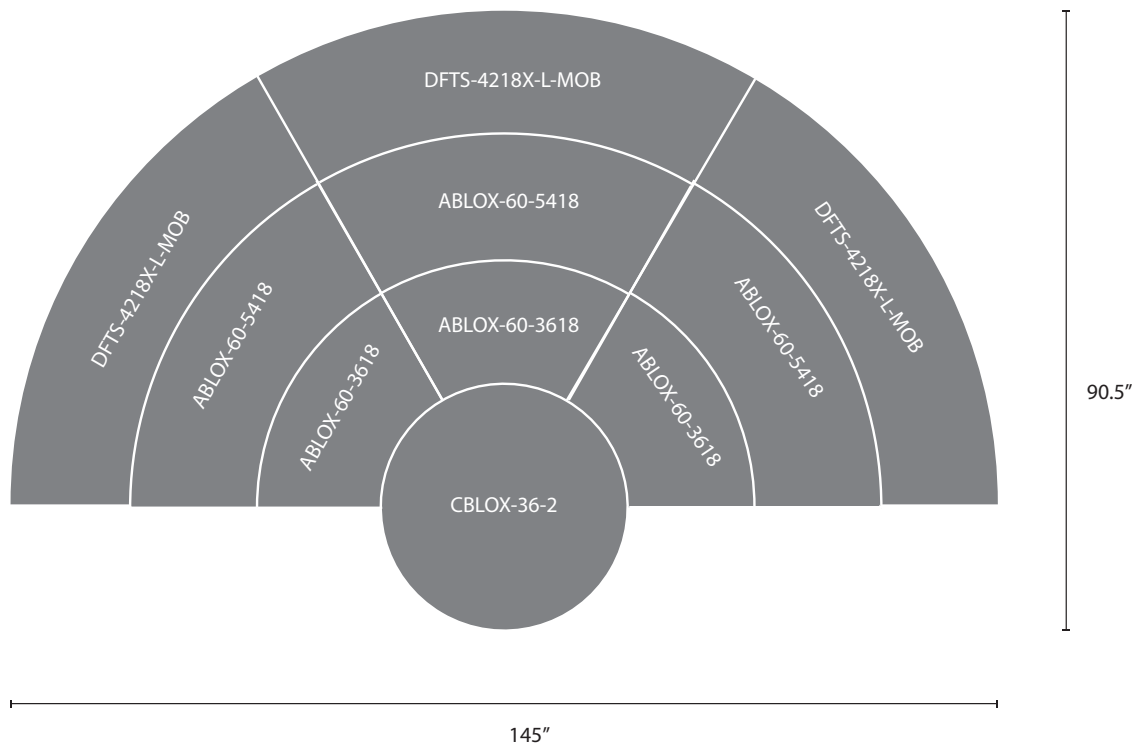

DRIFT-BLOX KIT

Footprint

892 Industrial Park Drive
Shelby, MI 49455
P: 231.861.2194
F: 231.861.6678
www.mediatechnologies.com
sales@mediatechnologies.com

fp-blox-210728