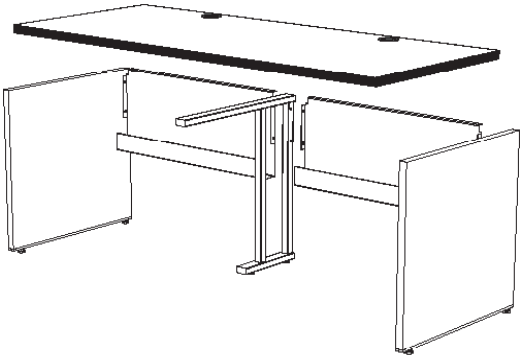

WCT PANEL

Tables

General Specifications

Table Top: Includes (1) cabling grommet per user space. Table tops are 1-1/4" thick, three-ply 45# particleboard construction with .050" high-pressure laminate top surface and a .030" phenolic backer. Corners for rectilinear tops: Square corners on banded tops have a 1/8" radius. Rounded corners on all tops have a 2" radius.

Panel Ends: Wood end panels are 1-3/16" thick particleboard core with select veneer faces, 3mm hardwood side edge bands. The bottom of the panel has an applied 5/16" hardwood strip and threaded steel inserts for leveling.

Steel Intermediate Frames: Differ from end frames only in the length of the bottom member, which is shortened for leg and chair clearance.

Finish: See mediatechnologies® Finish and Color Guide for choices.

Rectangle w/
square corners

Wood Panel End Frames w/Squared Corners				
Part Number	Item Description	Wgt	List Price	
3mm PVC Edges				
WCT-C2437P-29	24"D x 37"W x 29"H	70	\$972	
WCT-C2448P-29	24"D x 48"W x 29"H	74	\$1,019	
WCT-C2460P-29	24"D x 60"W x 29"H	88	\$1,110	
3mm Wood Edges				
WCT-C3037P-29	30"D x 37"W x 29"H	82	\$1,018	
WCT-C3048P-29	30"D x 48"W x 29"H	98	\$1,056	
WCT-C3060P-29	30"D x 60"W x 29"H	115	\$1,155	
3mm Wood Edges				
WCT-E2437P-29	24"D x 37"W x 29"H	70	\$1,097	
WCT-E2448P-29	24"D x 48"W x 29"H	74	\$1,145	
WCT-E2460P-29	24"D x 60"W x 29"H	88	\$1,268	
3mm Wood Edges				
WCT-E3037P-29	30"D x 37"W x 29"H	82	\$1,148	
WCT-E3048P-29	30"D x 48"W x 29"H	98	\$1,257	
WCT-E3060P-29	30"D x 60"W x 29"H	115	\$1,370	