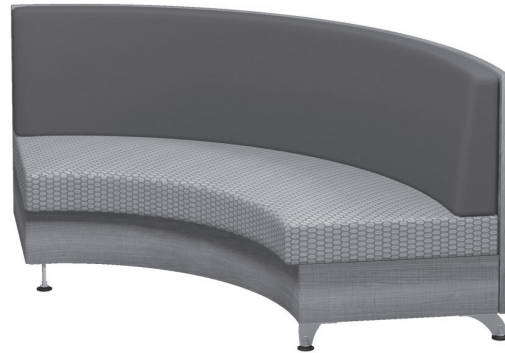

## General Specifications

**Upholstered Seat and Back:** Seat cushions are 3" high-density upholstery grade foam. Back cushions are high-density upholstery grade foam and are tapered from 4" at the base to 3" at the top. Vinyl and fabric available. Can use a combination of both. Upholstered seat and back cushions are fastened to bench base and bench back with hook and loop fasteners.

**Bench Base and Bench Back Assembly:** The bench base assembly is fabricated from ¾" engineered wood with premium grade oak or maple veneer faces or HPL faces. Finished edges of veneer assemblies receive a 3mm solid wood edge. Finished edges of HPL assemblies receive a 3mm PVC edges. Bench base assembly is bolted to bench back assembly with metal-to-metal connection. Back panel is fabricated from multiple layers of wobble board plywood, phenolic backer and laminate sheets. Back panel can be finished in veneer or HPL face and is self-edged.

**Leg Assemblies:** Legs are fabricated from 5/16 plate steel and include a curved profile with a square mounting plate. The bottom of each leg is fitted with a threaded weld nut and a 1-7/8" black leveling glide.

### Overall Dimensions

Depth: .....25"  
 Overall Depth: .....34.4"  
 Width: .....79"  
 Overall Height: .....34.3"  
 Seat Height: .....18"

Pocket Lounge Quarter Round Seat													
Model Number	Base	Finish	Seat	Back	Seat Hgt.	Wgt. (lbs.)	COM Yd.	List Price					
								Grade 1 COM	Grade 2	Grade 3	Grade 4	Grade 5	Grade 6
PKT-QR90	Post	Veneer	Uph	Uph	19	330	6	\$5,882	\$6,127	\$6,383	\$6,648	\$6,926	\$7,215
PKT-QR90L	Post	HPL	Uph	Uph	19	330	6	\$5,882	\$6,127	\$6,383	\$6,648	\$6,926	\$7,215