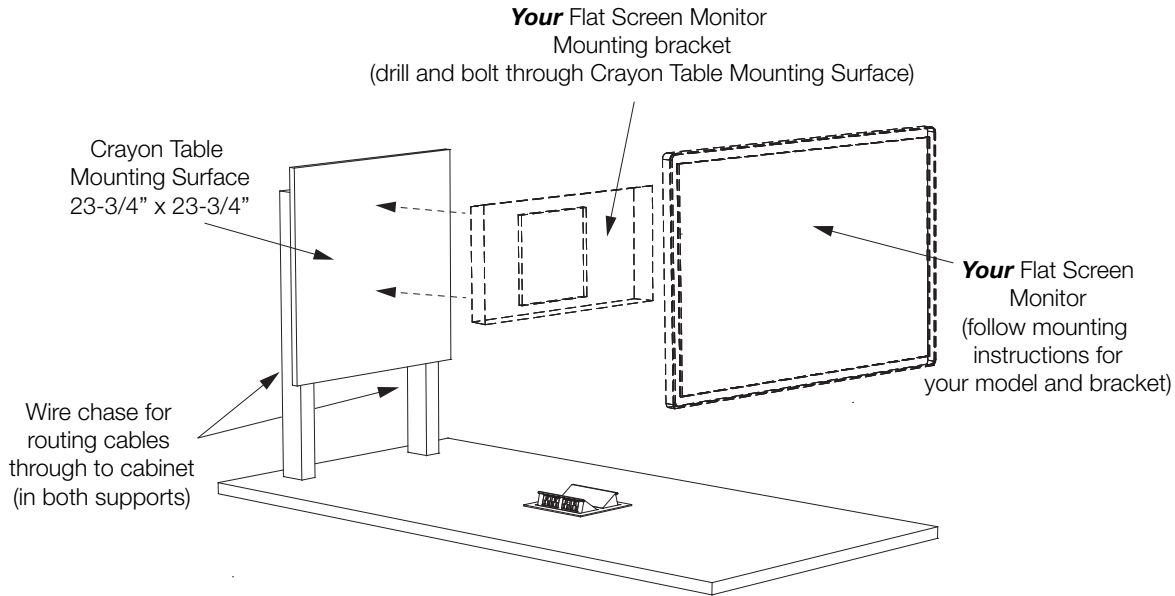

Mounting a Flat Screen Monitor to the Crayon Table

Monitor and mount are not included

How large can my monitor be?

Generally speaking, as long as you can safely bolt your monitor's mounting bracket to the Crayon Table Mounting Surface, you should be able to use nearly any size monitor.