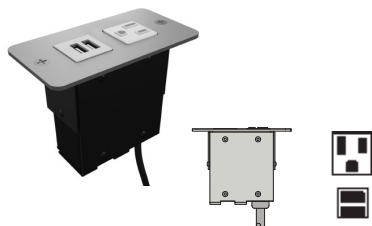

**Glides:** Seats are fitted with 1" H ABS self-levelling glides.

**Connectivity Options:** Engage Seating can be fitted with connectivity accessories on the right or left side of the seat. Use the suffix -ER to indicate connectivity location to be the right side or use -EL to indicate connectivity location to be the left side. **Note:** "Right" and "left" are determined from the perspective of one who is seated in the seat.

Engage Jr.																
Model Number	Base	Seat	Back	Seat hgt.	Arms	Wgt.	COM Yd.	List Prices								
								Grade 1 COM	Grade 2	Grade 3	Grade 4	Grade 5	Grade 6	Grade 7	Grade 8	Grade 9
ENAJ-2529-(grade)	Self-levelling Glides	Uph	Uph	16"	No	34	2.5	\$2,186	\$2,290	\$2,391	\$2,495	\$2,651	\$2,756	\$2,866	\$2,978	\$3,097
ENAWJ-3035-(grade)	Self-levelling Glides	Uph	Uph	16"	No	34	3	\$2,171	\$2,333	\$2,550	\$2,885	\$3,290	\$3,632	\$4,014	\$4,437	\$4,903
ENAJ-4829-(grade)	Self-levelling Glides	Uph	Uph	16"	No	56	4.5	\$3,122	\$3,379	\$3,634	\$3,892	\$4,234	\$4,496	\$4,774	\$5,068	\$5,380

### Connectivity Option

Model Number	Description	List Price
<b>DUET</b>	<b>In-surface, rectangular panel, Upholstery, Face-mount (2" x 3.25" cutout, 3.75" between mounting holes)</b>	
ADUF-1P2U-72-B	1 AC receptacle, Dual USB port, 72" cord, Black Plate	\$349
ADUF-1P2U-72-S	1 AC receptacle, Dual USB port, 72" cord, Silver Powdercoat Plate	\$349
ADUF-1P2U-72-W	1 AC receptacle, Dual USB port, 72" cord, White Plate	\$349
ADUF-1P2U-120-B	1 AC receptacle, Dual USB port, 120" cord, Black Plate	\$357
ADUF-1P2U-120-S	1 AC receptacle, Dual USB port, 120" cord, Silver Powdercoat Plate	\$357
ADUF-1P2U-120-W	1 AC receptacle, Dual USB port, 120" cord, White Plate	\$357