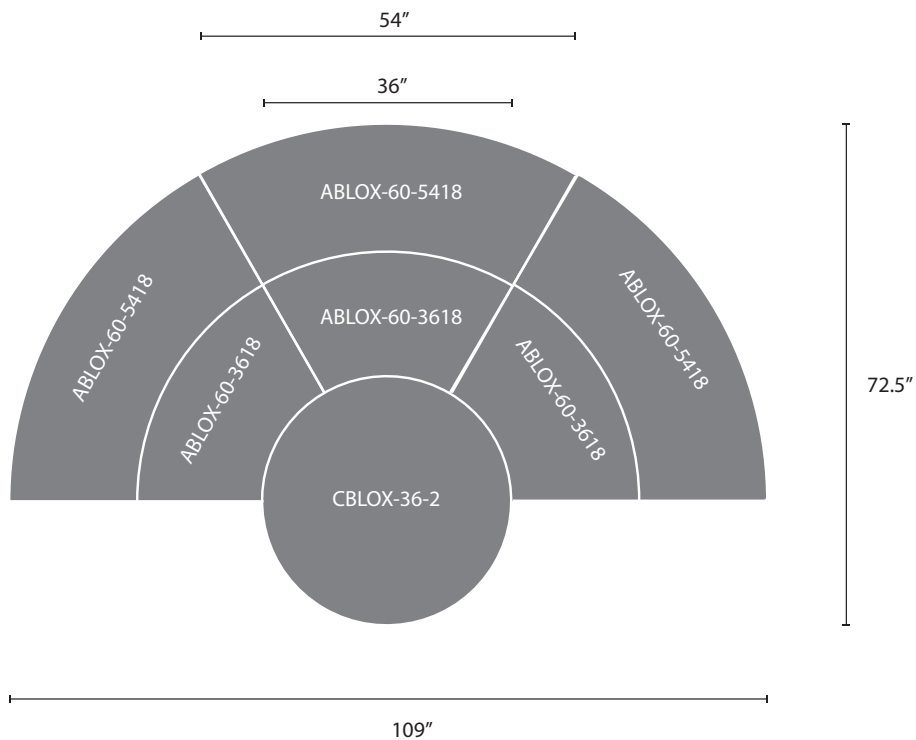

To Order, Choose Finish Selections & Options

Seat Cushion: specify a fabric.

Please visit www.mediatechnologies.com/resources/fabrics for available fabrics.

TBLOX STANDARD SIZES

MODEL	EACH SIDE"	OVERALL HEIGHT"
TBLOX-21-17	21	17
TBLOX-21-14	21	14
TBLOX-21-9	21	9
TBLOX-19-6	19	6

ABLOX 60° ARC STANDARD SIZES

MODEL	OVERALL WIDTH"	SIDE DEPTH"	OVERALL HEIGHT"
ABLOX-60-5418-17	54	18	17
ABLOX-60-5418-14	54	18	14
ABLOX-60-5418-9	54	18	9
ABLOX-60-5418-6	54	18	6
ABLOX-60-3618-17	36	18	17
ABLOX-60-3618-14	36	18	14
ABLOX-60-3618-9	36	18	9
ABLOX-60-3618-6	36	18	6

HBLOX STANDARD SIZES

MODEL	EACH SIDE"	OVERALL HEIGHT"
HBLOX-10-17	10	17
HBLOX-10-14	10	14
HBLOX-10-9	10	9
HBLOX-10-6	10	6

cs-blox-210728

892 Industrial Park Drive
 Shelby, MI 49455
 P: 231.861.2194
 F: 231.861.6678
www.mediatechnologies.com
sales@mediatechnologies.com

BLOX FOOTPRINT

The half-circle arrangement of BLOX items featured above nests inside of the arc defined by:
 (3) Drift Convex Bookcases (Seating on the concave side) or
 (3) INDY-C1872-60CRV Tables