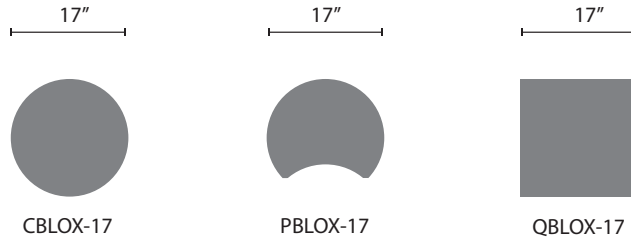

To Order, Choose Finish Selections & Options

Seat Cushion: specify a fabric.

Please visit www.mediatechnologies.com/resources/fabrics for available fabrics.

TBLOX STANDARD SIZES

MODEL	EACH SIDE"	OVERALL HEIGHT"
TBLOX-21-17	21	17
TBLOX-21-14	21	14
TBLOX-21-9	21	9
TBLOX-19-6	19	6

ABLOX 60° ARC STANDARD SIZES

MODEL	OVERALL WIDTH"	SIDE DEPTH"	OVERALL HEIGHT"
ABLOX-60-5418-17	54	18	17
ABLOX-60-5418-14	54	18	14
ABLOX-60-5418-9	54	18	9
ABLOX-60-5418-6	54	18	6
ABLOX-60-3618-17	36	18	17
ABLOX-60-3618-14	36	18	14
ABLOX-60-3618-9	36	18	9
ABLOX-60-3618-6	36	18	6

HBLOX STANDARD SIZES

MODEL	EACH SIDE"	OVERALL HEIGHT"
HBLOX-10-17	10	17
HBLOX-10-14	10	14
HBLOX-10-9	10	9
HBLOX-10-6	10	6

cs-blox-210728

892 Industrial Park Drive
 Shelby, MI 49455
 P: 231.861.2194
 F: 231.861.6678
www.mediatechnologies.com
sales@mediatechnologies.com

BLOX FOOTPRINT

The half-circle arrangement of BLOX items featured above nests inside of the arc defined by:
 (3) Drift Convex Bookcases (Seating on the concave side) or
 (3) INDY-C1872-60CRV Tables