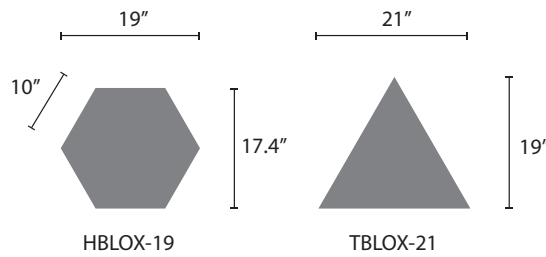

To Order, Choose Finish Selections & Options

Seat Cushion: specify a fabric.

Please visit www.mediatechnologies.com/resources/fabrics for available fabrics.

TBLOX STANDARD SIZES

MODEL	EACH SIDE"	OVERALL HEIGHT"
TBLOX-21-17	21	17
TBLOX-21-14	21	14
TBLOX-21-9	21	9
TBLOX-19-6	19	6

ABLOX 60° ARC STANDARD SIZES

MODEL	OVERALL WIDTH"	SIDE DEPTH"	OVERALL HEIGHT"
ABLOX-60-5418-17	54	18	17
ABLOX-60-5418-14	54	18	14
ABLOX-60-5418-9	54	18	9
ABLOX-60-5418-6	54	18	6
ABLOX-60-3618-17	36	18	17
ABLOX-60-3618-14	36	18	14
ABLOX-60-3618-9	36	18	9
ABLOX-60-3618-6	36	18	6

HBLOX STANDARD SIZES

MODEL	EACH SIDE"	OVERALL HEIGHT"
HBLOX-10-17	10	17
HBLOX-10-14	10	14
HBLOX-10-9	10	9
HBLOX-10-6	10	6

cs-blox-210728

892 Industrial Park Drive
 Shelby, MI 49455
 P: 231.861.2194
 F: 231.861.6678
www.mediatechnologies.com
sales@mediatechnologies.com

BLOX FOOTPRINT

The half-circle arrangement of BLOX items featured above nests inside of the arc defined by:
 (3) Drift Convex Bookcases (Seating on the concave side) or
 (3) INDY-C1872-60CRV Tables