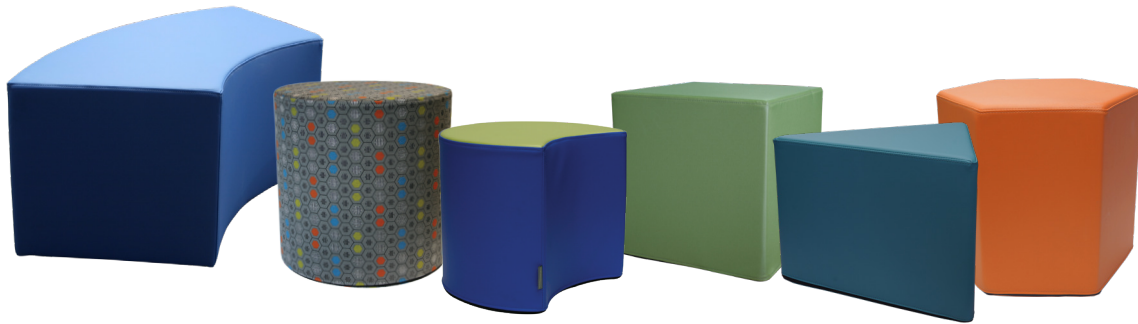

BLOX

Chairs & Stools

ABLOX-60-5418-17

CBLOX-17-17

PBLOX-17-14

QBLOX-17-17

TBLOX-21-14

HBLOX-10-17

BLOX

- These contemporary designs have a fully upholstered cover with zipper for easy washing ability.
- High-density foam interior.
- Fun for the kids and unlimited function.

CBLOX STANDARD SIZES

MODEL	DIAMETER"	OVERALL HEIGHT"
CBLOX-17-17	17	17
CBLOX-17-14	17	14
CBLOX-17-9	17	9
CBLOX-17-6	17	6
CBLOX-15-2	15	2
CBLOX-36-2	36	2

General Specifications

Fabric: Fully upholstered cover with single needle top stitching on all seams. 3mm black coil zipper. Cover can be removed.

Interior: Interior of the ABLOX, CBLOX, PBLOX, HBLOX and QBLOX is high density 2.3/60 foam core. Interior of the TBLOX is high density 2.8/60 foam core.

BLOX FOOTPRINT

The half-circle arrangement of BLOX items featured above nests inside of the arc defined by:
 (3) Drift Convex Bookcases (Seating on the concave side) or
 (3) INDY-C1872-60CRV Tables