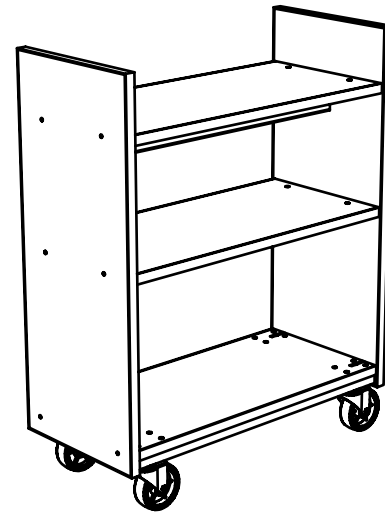

#### General Specifications

Constructed of 1" nine ply Red Oak veneer core plywood. Edges are banded with 1/8" Red Oak. All components are through-bolted using 1/4-20 cabinet bolts and embedded cross dowels for metal to metal joints. Book trucks use two 4" swivel and two 4" fixed casters for easy mobility.

Book Truck	Model Number	Description	Wgt.	List Price
	BD-3016-BT	16" D X 34-1/2" W X 43" H	65	\$1,687

**Required to order:** Model # including options if applicable

- Wood finish selection

**Note:** Prices for items with wood veneer or edges is based on oak. Use of maple or other species may incur an upcharge .

#### General Specifications

Constructed of 1" nine ply Red Oak veneer core plywood. Edges are banded with 1/8" Red Oak. Two shelves on each side are tilted for display. Each shelf has a 6" high backstop. All components are through-bolted using 1/4-20 cabinet bolts and embedded cross dowels for metal to metal joints. Book trucks use two 4" swivel and two 4" fixed casters for easy mobility.