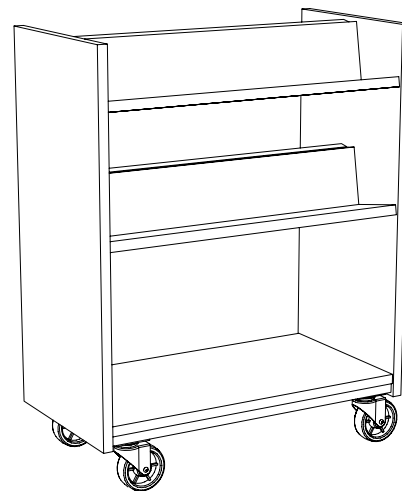

#### General Specifications

Constructed of 1" nine ply Red Oak veneer core plywood. Edges are banded with 1/8" Red Oak. Two shelves on each side are tilted for display. Each shelf has a 6" high backstop. All components are through-bolted using 1/4-20 cabinet bolts and embedded cross dowels for metal to metal joints. Book trucks use two 4" swivel and two 4" fixed casters for easy mobility.

Display Book Truck	Model Number	Description	Wgt.	List Price
	BD-3018-BTD	18" D X 34-1/2" W X 43" H	87	\$2,126

**Required to order:** Model # including options if applicable

- Wood finish selection

**Note:** Prices for items with wood veneer or edges is based on oak. Use of maple or other species may incur an upcharge .

#### General Specifications

Unit is constructed of 1-1/2" solid oak end panels with eased edges. End panels receive twelve 5/16"-18 inserts. Unit includes three formed 18-gauge steel shelves formed to create two angled shelves for display. Shelves are mounted to end panels via eight 3/4" long 5/16"-18 bolts into the end panels. Shelves are finished with a durable powder coat. Standard powder coat color is black unless specified otherwise. The base of each end panel receives a formed steel "L" channel that is mounted to the end panel, which receives two 3" diameter casters.