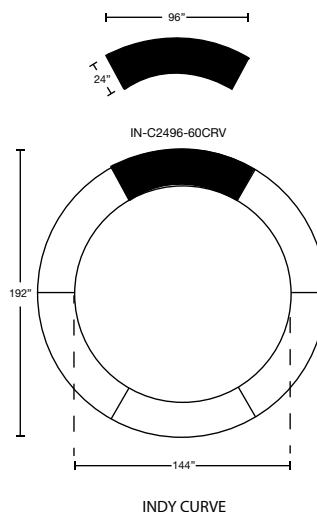

PRICE INCREASE NOTICE: All List Prices will increase by 5% effective April 24, 2022.

Indy Curve General Specifications

Table Top: Table tops are 1-1/4" thick particle board core with .050" high-pressure laminate top surface and .030" phenolic backer. Edges are 3mm PVC. Table top forms a 60-degree arc.

Panel Base: Panel base 1" thick particle board core with .050" high-pressure laminate on both surfaces. Edges are 3mm PVC. The bottom of each end panel is fitted with two adjustable leveling glides.

Modesty Panel: Full height curved high-pressure laminate modesty panel is formed around a 60-degree arc.

Finish: See mediatechnologies® Finish and Color Guide for choices.

Indy Curve			
Model Number	Description	Wgt.	List Price
60° Curve - 3mm PVC Edges			
IN-C1872-60CRV-29	72"OAW X 18"D Returns x 29"H	180	$3,766
IN-C1872-60CRV-36	72"OAW X 18"D Returns x 36"H	180	$3,766
IN-C1872-60CRV-42	72"OAW X 18"D Returns x 42"H	180	$3,766
IN-C2496-60CRV-29	96"OAW x 24"D Returns x 29"H	230	$4,645
IN-C2496-60CRV-36	96"OAW x 24"D Returns x 36"H	230	$4,645
IN-C2496-60CRV-42	96"OAW x 24"D Returns x 42"H	230	$4,645

Indy Faceted Curve			
Model Number	Description	Wgt.	List Price
60° Curve - 3mm PVC Edges			
IN-C2496-60CRV-MFD-29	96"OAW x 24"D Returns x 29"H	230	$4,645
IN-C2496-60CRV-MFD-36	96"OAW x 24"D Returns x 36"H	230	$4,645
IN-C2496-60CRV-MFD-42	96"OAW x 24"D Returns x 42"H	230	$4,645

Required to order: Model # including options if applicable.

- HPL selection(s)
- PVC selection