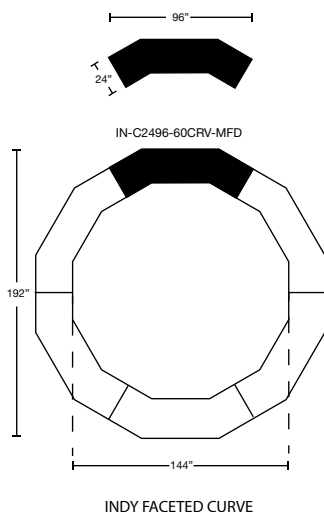

PRICE INCREASE NOTICE: All List Prices will increase by 5% effective April 24, 2022.

Indy Curve General Specifications

Table Top: Table tops are 1-1/4" thick particle board core with .050" high-pressure laminate top surface and .030" phenolic backer. Edges are 3mm PVC. Table top forms a 60-degree arc.

Panel Base: Panel base 1" thick particle board core with .050" high-pressure laminate on both surfaces. Edges are 3mm PVC. The bottom of each end panel is fitted with two adjustable leveling glides.

Modesty Panel: Full height curved high-pressure laminate modesty panel is formed around a 60-degree arc.

Finish: See mediatechnologies® Finish and Color Guide for choices.

Indy Curve			
Model Number	Description	Wgt.	List Price
60° Curve - 3mm PVC Edges			
IN-C1872-60CRV-29	72"OAW X 18"D Returns x 29"H	180	$3,766
IN-C1872-60CRV-36	72"OAW X 18"D Returns x 36"H	180	$3,766
IN-C1872-60CRV-42	72"OAW X 18"D Returns x 42"H	180	$3,766
IN-C2496-60CRV-29	96"OAW x 24"D Returns x 29"H	230	$4,645
IN-C2496-60CRV-36	96"OAW x 24"D Returns x 36"H	230	$4,645
IN-C2496-60CRV-42	96"OAW x 24"D Returns x 42"H	230	$4,645

Indy Faceted Curve			
Model Number	Description	Wgt.	List Price
60° Curve - 3mm PVC Edges			
IN-C2496-60CRV-MFD-29	96"OAW x 24"D Returns x 29"H	230	$4,645
IN-C2496-60CRV-MFD-36	96"OAW x 24"D Returns x 36"H	230	$4,645
IN-C2496-60CRV-MFD-42	96"OAW x 24"D Returns x 42"H	230	$4,645

Required to order: Model # including options if applicable.

- HPL selection(s)
- PVC selection