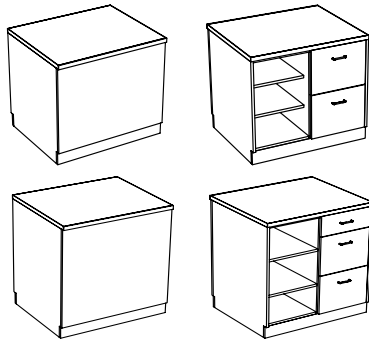

Open Storage Unit With 2 & 3 Drawers

Model Number	Description	Wgt.	List Price
MCD-36OS2D-29	Open Storage, 36" W X 30"D X 29" H with 2 drawers, file/file	207	$4,339
MCD-36OS2D-32	Open Storage, 36" W X 30"D X 32" H with 2 drawers, file/file	210	$4,339
MCD-36OS3D-32	Open Storage, 36" W X 30"D X 32" H with 3 drawers, box/box/file	218	$4,489
MCD-36OS3D-39	Open Storage, 36" W X 30"D X 39" H with 3 drawers, box/file/file	238	$4,680

Kneespace Unit