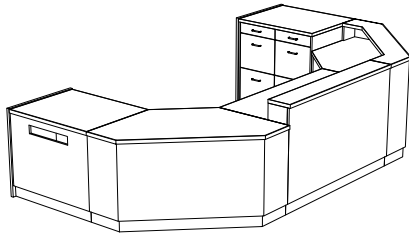

Please see below for design descriptions

Bookmark: no detail.

Model Number example for
Bookmark Desk unit;
MCD-36D-29

Bookmark

Circulation Desks

Desk Units

36" Wide

Model Number	Description	Wgt.	Price
MCD-36D-29	Desk Unit, 36"W X 30"D X 29" H	116	\$1,997
MCD-36D-32	Desk Unit, 36"W X 30"D X 32" H	122	\$1,997
MCD-36D-32-ADA	ADA Desk Unit, 36"W X 30"D X 32"H	122	\$1,997
MCD-36D-39	Desk Unit, 36"W X 30"D X 39" H	137	\$2,125
MCD-36D-32-ADJ	Desk Unit, 36"W X 30"D X ADJ. H	122	\$2,177

48" Wide

Model Number	Description	Wgt.	List Price
MCD-48D-29	Desk Unit, 48"W X 30"D X 29" H	127	\$2,659
MCD-48D-32	Desk Unit, 48"W X 30"D X 32" H	134	\$2,659
MCD-48D-39	Desk Unit, 48"W X 30"D X 39" H	149	\$2,819
MCD-48D-32-ADJ	Desk Unit, 48"W X 30"D X ADJ. H	134	\$2,897