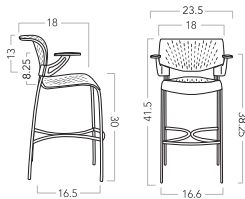

Shipping Information
Set up
Set up / 1 per carton
11.3 cu. ft.
32 lbs.

Hannah, Stool, Counter Height, with Arms, with Book/Bag Shelf

Model Number	Back Material	Seat Material	O.A. Height"	O.A. Width"	Seat Height"	Arm Height"	O.A. Depth"	Back Width"	Back Height"	COM Ydg	Plastic	Add HAN600A Upholstered Seat Cushion to Plastic List Price								
												Grade 1 COM	Grade 2	Grade 3	Grade 4	Grade 5	Grade 6	Grade 7	Grade 8	Grade 9
HAN608			35.5	23.5	24	35.25	18	18	13	N/A	\$816									
HAN608+			35.5	23.5	25	35.25	18	18	13	1		\$192	\$207	\$226	\$239	\$258	\$297	\$305	\$325	\$362

HANNAH

Chairs & Stools

Shipping Information
Set up
Set up / 1 per carton
15.4 cu. ft.
34 lbs.

Hannah, Stool, Bar Height, Armless

Model Number	Back Material	Seat Material	O.A. Height"	O.A. Width"	Seat Height"	Arm Height"	O.A. Depth"	Back Width"	Back Height"	COM Ydg	Plastic	Add HAN600A Upholstered Seat Cushion to Plastic List Price								
												Grade 1 COM	Grade 2	Grade 3	Grade 4	Grade 5	Grade 6	Grade 7	Grade 8	Grade 9
HAN006	Plastic	Plastic	41.5	18	30	N/A	18	18	13	N/A	\$669									
HAN006+	Plastic	Upholstered	41.5	18	31	N/A	18	18	13	1		\$192	\$207	\$226	\$239	\$258	\$297	\$305	\$325	\$362

Shipping Information
Set up
Set up / 1 per carton
15.4 cu. ft.
34 lbs.

Hannah, Stool, Bar Height, Armless, with Book/Bag Shelf

Model Number	Back Material	Seat Material	O.A. Height"	O.A. Width"	Seat Height"	Arm Height"	O.A. Depth"	Back Width"	Back Height"	COM Ydg	Plastic	Add HAN600A Upholstered Seat Cushion to Plastic List Price								
												Grade 1 COM	Grade 2	Grade 3	Grade 4	Grade 5	Grade 6	Grade 7	Grade 8	Grade 9
HAN506	Plastic	Plastic	41.5	18	30	N/A	18	18	13	N/A	\$704									
HAN506+	Plastic	Upholstered	41.5	18	31	N/A	18	18	13	1		\$192	\$207	\$226	\$239	\$258	\$297	\$305	\$325	\$362