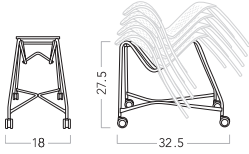

Chairs & Stools

Shipping Information
Set up / 1 per carton
17.07 cu. ft.
21.5 lbs.

Model Number

HAN003

$564

Shipping Information
KD / 1 per carton
Contact factory for
weight and cube

Hannah, Upholstered Seat Cushion

Model Number	Grade 1 COM	Grade 2	Grade 3	Grade 4	Grade 5	Grade 6	Grade 7	Grade 8	Grade 9
HAN600U-	$192	$207	$226	$239	$258	$297	$305	$325	$362

Features & Benefits

- Stacker, chair on casters, counter height stool, bar height stool and swivel task
- 5-position chair. Sit in the traditional way. sit reverse to the traditional way. Sit sideways (either way) and the rolled waterfall design allows back to serve double duty as an arm-rest. Here is the tricky one...support your perch on the rolled waterfall back (not suggested for caster models).
- Thermoplastic seat in 17 colors
- 15 great powder coat frame finishes
- Stacks 16 on a cart and 10 on the floor
- Meets or exceeds ANSI/BIFMA standards

Model Number

HAN (specify thermoplastic color and frame color)

For Upholstered Hannah Seat you must order the desired Thermoplastic Seat AND the Hannah Upholstered Seat Cushion (HAN600A) in the Grade you desire as separate items

Example:

HAN 101
Thermoplastic Color: T24 Cardinal Thermoplastic
Powder Coat Color: 809 Silver Powder Coat

HAN600A- G6
Grade 6 Fabric: Mayer Acuco Poppy 445-001

To Order Specify

Fabric and Colorway: Grade 1-9, COM. Note Momentum; Silica, Silica Leather and Canter are not approved for use.
Frame Finish: 809 Silver, 112 White, 109 Cream, 208 Putty, 304 Dove Grey, 407 Stone, 912 Black, 902 Black Wrinkle
Frame Finish (upcharge): 5003 Navy, 808 Nickel, 405 Charcoal, 621 Goldfinch, 622 Parakeet, 613 Blue Heron, 627 Blue Wren, 629 Hummingbird, 618 Purple Martin, 624 Cardinal

Thermoplastic (Polypropylene)
Color Options: T16 Dove, T11, Swan, T15 Falcon, T12 Raven, T17 Woodpecker, T22 Parakeet, T19 Peacock, T29 Hummingbird, T13 Blue heron, T27 Bule Wren, T18 Purple Martin, T21 Goldfinch, T23 Oriole, T24 Cardinal, T14 Jay*, T20 Macaw*, T28 Lorakeet*, T25 Flamingo
*Limited Stock Available

Standard glides are black.
Casters are black, twin-wheel type for multiple floor surfaces.
Task chair base color is black.
Arm rests are black.
Arm frames match seat frame

Pricing and specifications are subject to change without notice. Pricing shown is based on standard materials and finishes.