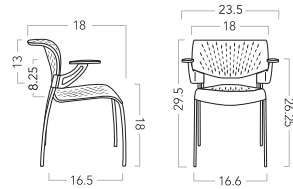

HANNAH

Chairs & Stools

Shipping Information
 Set up
 9.23 cu. ft. (up to 2/ctn)
 12.4 cu. ft. (3-4/ctn)
 20 lbs. each
 80 lbs. packed with 4
 UPS (up to 2/ctn only)

													Hannah, Stacker, Armless							
Model Number	Back Material	Seat Material	O.A. Height"	O.A. Width"	Seat Hght"	Arm Hght"	O.A. Depth"	Back Width"	Back Hght"	COM Ydg	Plastic	Add HAN600A Upholstered Seat Cushion to Plastic List Price								
												Grade 1 COM	Grade 2	Grade 3	Grade 4	Grade 5	Grade 6	Grade 7	Grade 8	Grade 9
HAN001	Plastic	Plastic	29.5	18	18	N/A	18	18	13	N/A	\$370									
HAN001+	Plastic	Upholstered	29.5	18	19	N/A	18	18	13	1		\$192	\$207	\$226	\$239	\$258	\$297	\$305	\$325	\$362

Shipping Information
 Set up
 Set up / 1/ctn.
 13.8 cu.ft.
 25.5 lbs. each

													Hannah, with Arms (Not stackable)							
Model Number	Back Material	Seat Material	O.A. Height"	O.A. Width"	Seat Hght"	Arm Hght"	O.A. Depth"	Back Width"	Back Hght"	COM Ydg	Plastic	Add HAN600A Upholstered Seat Cushion to Plastic List Price								
												Grade 1 COM	Grade 2	Grade 3	Grade 4	Grade 5	Grade 6	Grade 7	Grade 8	Grade 9
HAN101	Plastic	Plastic	29.5	23.5	18	26.25	18	18	13	N/A	\$518									
HAN101+	Plastic	Upholstered	29.5	23.5	19	26.25	18	18	13	1		\$192	\$207	\$226	\$239	\$258	\$297	\$305	\$325	\$362

Shipping Information
Set up
Set up / 1 per carton
21 cu. ft.
36 lbs.

Hannah, Stool, Bar Height, with Arms

Model Number	Back Material	Seat Material	O.A. Height"	O.A. Width"	Seat Height"	Arm Height"	O.A. Depth"	Back Width"	Back Height"	COM Ydg	Plastic	Add HAN600A Upholstered Seat Cushion to Plastic List Price								
												Grade 1 COM	Grade 2	Grade 3	Grade 4	Grade 5	Grade 6	Grade 7	Grade 8	Grade 9
HAN106	Plastic	Plastic	41.5	23.5	30	38.25	18	18	13	N/A	\$809									
HAN106+	Plastic	Upholstered	41.5	23.5	31	38.25	18	18	13	1		\$192	\$207	\$226	\$239	\$258	\$297	\$305	\$325	\$362