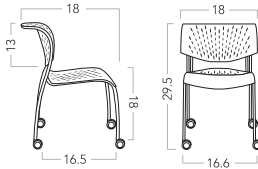

HANNAH

Chairs & Stools

Shipping Information
 Set up
 9.23 cu. ft. (up to 2/ctn)
 12.4 cu. ft. (3-4/ctn)
 20 lbs. each
 80 lbs. packed with 4
 UPS (up to 2/ctn only)

													Hannah, Stacker, Armless							
Model Number	Back Material	Seat Material	O.A. Height"	O.A. Width"	Seat Hght"	Arm Hght"	O.A. Depth"	Back Width"	Back Hght"	COM Ydg	Plastic	Add HAN600A Upholstered Seat Cushion to Plastic List Price								
												Grade 1 COM	Grade 2	Grade 3	Grade 4	Grade 5	Grade 6	Grade 7	Grade 8	Grade 9
HAN001	Plastic	Plastic	29.5	18	18	N/A	18	18	13	N/A	\$370									
HAN001+	Plastic	Upholstered	29.5	18	19	N/A	18	18	13	1		\$192	\$207	\$226	\$239	\$258	\$297	\$305	\$325	\$362

Shipping Information
 Set up
 Set up / 1/ctn.
 13.8 cu.ft.
 25.5 lbs. each

													Hannah, with Arms (Not stackable)							
Model Number	Back Material	Seat Material	O.A. Height"	O.A. Width"	Seat Hght"	Arm Hght"	O.A. Depth"	Back Width"	Back Hght"	COM Ydg	Plastic	Add HAN600A Upholstered Seat Cushion to Plastic List Price								
												Grade 1 COM	Grade 2	Grade 3	Grade 4	Grade 5	Grade 6	Grade 7	Grade 8	Grade 9
HAN101	Plastic	Plastic	29.5	23.5	18	26.25	18	18	13	N/A	\$518									
HAN101+	Plastic	Upholstered	29.5	23.5	19	26.25	18	18	13	1		\$192	\$207	\$226	\$239	\$258	\$297	\$305	\$325	\$362

Shipping Information
Set up
Set up / 1 per carton
21 cu. ft.
36 lbs.

Hannah, Stool, Bar Height, with Arms

Model Number	Back Material	Seat Material	O.A. Height"	O.A. Width"	Seat Height"	Arm Height"	O.A. Depth"	Back Width"	Back Height"	COM Ydg	Plastic	Add HAN600A Upholstered Seat Cushion to Plastic List Price								
												Grade 1 COM	Grade 2	Grade 3	Grade 4	Grade 5	Grade 6	Grade 7	Grade 8	Grade 9
HAN106	Plastic	Plastic	41.5	23.5	30	38.25	18	18	13	N/A	\$809									
HAN106+	Plastic	Upholstered	41.5	23.5	31	38.25	18	18	13	1		\$192	\$207	\$226	\$239	\$258	\$297	\$305	\$325	\$362