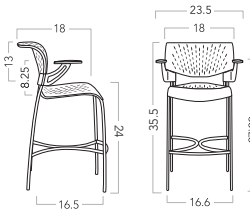

HANNAH

Chairs & Stools

Shipping Information
 Set up
 9.23 cu. ft. (up to 2/ctn)
 12.4 cu. ft. (3-4/ctn)
 20 lbs. each
 80 lbs. packed with 4
 UPS (up to 2/ctn only)

													Hannah, Stacker, Armless							
Model Number	Back Material	Seat Material	O.A. Height"	O.A. Width"	Seat Hght"	Arm Hght"	O.A. Depth"	Back Width"	Back Hght"	COM Ydg	Plastic	Add HAN600A Upholstered Seat Cushion to Plastic List Price								
												Grade 1 COM	Grade 2	Grade 3	Grade 4	Grade 5	Grade 6	Grade 7	Grade 8	Grade 9
HAN001	Plastic	Plastic	29.5	18	18	N/A	18	18	13	N/A	\$370									
HAN001+	Plastic	Upholstered	29.5	18	19	N/A	18	18	13	1		\$192	\$207	\$226	\$239	\$258	\$297	\$305	\$325	\$362

Prices and specifications subject to change without notice

P-HANNAH-220524

HANNAH

Chairs & Stools

Shipping Information
Set up
Set up / 1 per carton
14.6 cu. ft.
29 lbs.

Hannah, Stool, Counter Height, Armless

Model Number	Back Material	Seat Material	O.A. Height"	O.A. Width"	Seat Height"	Arm Height"	O.A. Depth"	Back Width"	Back Height"	COM Ydg	Plastic	Add HAN600A Upholstered Seat Cushion to Plastic List Price								
												Grade 1 COM	Grade 2	Grade 3	Grade 4	Grade 5	Grade 6	Grade 7	Grade 8	Grade 9
HAN008	Plastic	Plastic	35.5	18	24	N/A	18	18	13	N/A	\$642									
HAN008+	Plastic	Upholstered	35.5	18	25	N/A	18	18	13	1		\$192	\$207	\$226	\$239	\$258	\$297	\$305	\$325	\$362

Shipping Information
Set up
Set up / 1 per carton
14.6 cu. ft.
29 lbs.

Hannah, Stool, Counter Height, Armless, with Book/Bag Shelf

Model Number	Back Material	Seat Material	O.A. Height"	O.A. Width"	Seat Height"	Arm Height"	O.A. Depth"	Back Width"	Back Height"	COM Ydg	Plastic	Add HAN600A Upholstered Seat Cushion to Plastic List Price								
												Grade 1 COM	Grade 2	Grade 3	Grade 4	Grade 5	Grade 6	Grade 7	Grade 8	Grade 9
HAN508	Plastic	Plastic	35.5	18	24	N/A	18	18	13	N/A	\$677									
HAN508+	Plastic	Upholstered	35.5	18	25	N/A	18	18	13	1		\$192	\$207	\$226	\$239	\$258	\$297	\$305	\$325	\$362