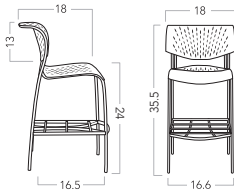

HANNAH

Chairs & Stools

Shipping Information
 Set up
 9.23 cu. ft. (up to 2/ctn)
 12.4 cu. ft. (3-4/ctn)
 20 lbs. each
 80 lbs. packed with 4
 UPS (up to 2/ctn only)

													Hannah, Stacker, Armless							
Model Number	Back Material	Seat Material	O.A. Height"	O.A. Width"	Seat Hght"	Arm Hght"	O.A. Depth"	Back Width"	Back Hght"	COM Ydg	Plastic	Add HAN600A Upholstered Seat Cushion to Plastic List Price								
												Grade 1 COM	Grade 2	Grade 3	Grade 4	Grade 5	Grade 6	Grade 7	Grade 8	Grade 9
HAN001	Plastic	Plastic	29.5	18	18	N/A	18	18	13	N/A	\$370									
HAN001+	Plastic	Upholstered	29.5	18	19	N/A	18	18	13	1		\$192	\$207	\$226	\$239	\$258	\$297	\$305	\$325	\$362

Prices and specifications subject to change without notice

P-HANNAH-220524

HANNAH

Chairs & Stools

Shipping Information
Set up
Set up / 1 per carton
14.6 cu. ft.
29 lbs.

Hannah, Stool, Counter Height, Armless

Model Number	Back Material	Seat Material	O.A. Height"	O.A. Width"	Seat Height"	Arm Height"	O.A. Depth"	Back Width"	Back Height"	COM Ydg	Plastic	Add HAN600A Upholstered Seat Cushion to Plastic List Price								
												Grade 1 COM	Grade 2	Grade 3	Grade 4	Grade 5	Grade 6	Grade 7	Grade 8	Grade 9
HAN008	Plastic	Plastic	35.5	18	24	N/A	18	18	13	N/A	\$642									
HAN008+	Plastic	Upholstered	35.5	18	25	N/A	18	18	13	1		\$192	\$207	\$226	\$239	\$258	\$297	\$305	\$325	\$362

Shipping Information
Set up
Set up / 1 per carton
14.6 cu. ft.
29 lbs.

Hannah, Stool, Counter Height, Armless, with Book/Bag Shelf

Model Number	Back Material	Seat Material	O.A. Height"	O.A. Width"	Seat Height"	Arm Height"	O.A. Depth"	Back Width"	Back Height"	COM Ydg	Plastic	Add HAN600A Upholstered Seat Cushion to Plastic List Price								
												Grade 1 COM	Grade 2	Grade 3	Grade 4	Grade 5	Grade 6	Grade 7	Grade 8	Grade 9
HAN508	Plastic	Plastic	35.5	18	24	N/A	18	18	13	N/A	\$677									
HAN508+	Plastic	Upholstered	35.5	18	25	N/A	18	18	13	1		\$192	\$207	\$226	\$239	\$258	\$297	\$305	\$325	\$362