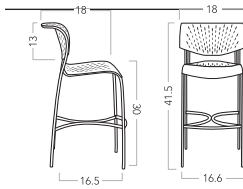

HANNAH

Chairs & Stools