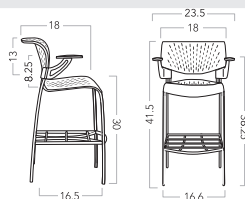

HANNAH

Chairs & Stools

Shipping Information
Set up
Set up / 1 per carton
15.4 cu. ft.
34 lbs.

Hannah, Stool, Bar Height, Armless

Model Number	Back Material	Seat Material	O.A. Height"	O.A. Width"	Seat Height"	Arm Height"	O.A. Depth"	Back Width"	Back Height"	COM Ydg	Plastic	Add HAN600A Upholstered Seat Cushion to Plastic List Price								
												Grade 1 COM	Grade 2	Grade 3	Grade 4	Grade 5	Grade 6	Grade 7	Grade 8	Grade 9
HAN006	Plastic	Plastic	41.5	18	30	N/A	18	18	13	N/A	\$669									
HAN006+	Plastic	Upholstered	41.5	18	31	N/A	18	18	13	1		\$192	\$207	\$226	\$239	\$258	\$297	\$305	\$325	\$362

Shipping Information
Set up
Set up / 1 per carton
15.4 cu. ft.
34 lbs.

Hannah, Stool, Bar Height, Armless, with Book/Bag Shelf

Model Number	Back Material	Seat Material	O.A. Height"	O.A. Width"	Seat Height"	Arm Height"	O.A. Depth"	Back Width"	Back Height"	COM Ydg	Plastic	Add HAN600A Upholstered Seat Cushion to Plastic List Price								
												Grade 1 COM	Grade 2	Grade 3	Grade 4	Grade 5	Grade 6	Grade 7	Grade 8	Grade 9
HAN506	Plastic	Plastic	41.5	18	30	N/A	18	18	13	N/A	\$704									
HAN506+	Plastic	Upholstered	41.5	18	31	N/A	18	18	13	1		\$192	\$207	\$226	\$239	\$258	\$297	\$305	\$325	\$362

Shipping Information
Set up
Set up / 1 per carton
21 cu. ft.
36 lbs.

Hannah, Stool, Bar Height, with Arms

Model Number	Back Material	Seat Material	O.A. Height"	O.A. Width"	Seat Height"	Arm Height"	O.A. Depth"	Back Width"	Back Height"	COM Ydg	Plastic	Add HAN600A Upholstered Seat Cushion to Plastic List Price								
												Grade 1 COM	Grade 2	Grade 3	Grade 4	Grade 5	Grade 6	Grade 7	Grade 8	Grade 9
HAN106	Plastic	Plastic	41.5	23.5	30	38.25	18	18	13	N/A	\$809									
HAN106+	Plastic	Upholstered	41.5	23.5	31	38.25	18	18	13	1		\$192	\$207	\$226	\$239	\$258	\$297	\$305	\$325	\$362