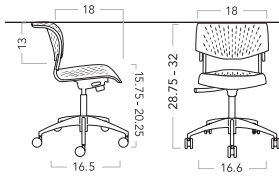

Chairs & Stools