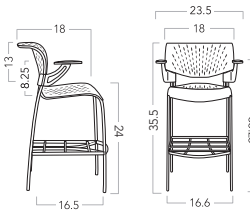

Prices and specifications subject to change without notice

P-HANNAH-220524

HANNAH

Chairs & Stools

Shipping Information
Set up
Set up / 1 per carton
14.6 cu. ft.
29 lbs.

Hannah, Stool, Counter Height, Armless

Shipping Information
Set up
Set up / 1 per carton
14.6 cu. ft.
29 lbs.

Hannah, Stool, Counter Height, Armless, with Book/Bag Shelf

Model Number	Back Material	Seat Material	O.A. Height"	O.A. Width"	Seat Height"	Arm Height"	O.A. Depth"	Back Width"	Back Height"	COM Ydg	Plastic	Add HAN600A Upholstered Seat Cushion to Plastic List Price								
												Grade 1 COM	Grade 2	Grade 3	Grade 4	Grade 5	Grade 6	Grade 7	Grade 8	Grade 9
HAN508	Plastic	Plastic	35.5	18	24	N/A	18	18	13	N/A	\$677									
HAN508+	Plastic	Upholstered	35.5	18	25	N/A	18	18	13	1		\$192	\$207	\$226	\$239	\$258	\$297	\$305	\$325	\$362

Shipping Information
Set up
Set up / 1 per carton
11.3 cu. ft.
32 lbs.

Hannah, Stool, Counter Height, with Arms

Model Number	Back Material	Seat Material	O.A. Height"	O.A. Width"	Seat Height"	Arm Height"	O.A. Depth"	Back Width"	Back Height"	COM Ydg	Plastic	Add HAN600A Upholstered Seat Cushion to Plastic List Price								
												Grade 1 COM	Grade 2	Grade 3	Grade 4	Grade 5	Grade 6	Grade 7	Grade 8	Grade 9
HAN108			35.5	23.5	24	35.25	18	18	13	N/A	\$783									
HAN108+			35.5	23.5	25	35.25	18	18	13	1		\$192	\$207	\$226	\$239	\$258	\$297	\$305	\$325	\$362

Shipping Information
Set up
Set up / 1 per carton
11.3 cu. ft.
32 lbs.

Hannah, Stool, Counter Height, with Arms, with Book/Bag Shelf

Model Number	Back Material	Seat Material	O.A. Height"	O.A. Width"	Seat Height"	Arm Height"	O.A. Depth"	Back Width"	Back Height"	COM Ydg	Plastic	Add HAN600A Upholstered Seat Cushion to Plastic List Price								
												Grade 1 COM	Grade 2	Grade 3	Grade 4	Grade 5	Grade 6	Grade 7	Grade 8	Grade 9
HAN608			35.5	23.5	24	35.25	18	18	13	N/A	\$816									
HAN608+			35.5	23.5	25	35.25	18	18	13	1		\$192	\$207	\$226	\$239	\$258	\$297	\$305	\$325	\$362