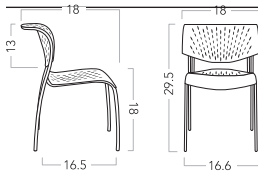

HANNAH

Chairs & Stools

Shipping Information
 Set up
 9.23 cu. ft. (up to 2/ctn)
 12.4 cu. ft. (3-4/ctn)
 20 lbs. each
 80 lbs. packed with 4
 UPS (up to 2/ctn only)

													Hannah, Stacker, Armless							
Model Number	Back Material	Seat Material	O.A. Height"	O.A. Width"	Seat Hght"	Arm Hght"	O.A. Depth"	Back Width"	Back Hght"	COM Ydg	Plastic	Add HAN600A Upholstered Seat Cushion to Plastic List Price								
												Grade 1 COM	Grade 2	Grade 3	Grade 4	Grade 5	Grade 6	Grade 7	Grade 8	Grade 9
HAN001	Plastic	Plastic	29.5	18	18	N/A	18	18	13	N/A	\$370									
HAN001+	Plastic	Upholstered	29.5	18	19	N/A	18	18	13	1		\$192	\$207	\$226	\$239	\$258	\$297	\$305	\$325	\$362

Shipping Information
 Set up
 Set up / 1/ctn.
 13.8 cu.ft.
 25.5 lbs. each

													Hannah, with Arms (Not stackable)							
Model Number	Back Material	Seat Material	O.A. Height"	O.A. Width"	Seat Hght"	Arm Hght"	O.A. Depth"	Back Width"	Back Hght"	COM Ydg	Plastic	Add HAN600A Upholstered Seat Cushion to Plastic List Price								
												Grade 1 COM	Grade 2	Grade 3	Grade 4	Grade 5	Grade 6	Grade 7	Grade 8	Grade 9
HAN101	Plastic	Plastic	29.5	23.5	18	26.25	18	18	13	N/A	\$518									
HAN101+	Plastic	Upholstered	29.5	23.5	19	26.25	18	18	13	1		\$192	\$207	\$226	\$239	\$258	\$297	\$305	\$325	\$362

Shipping Information
Set up
Set up / 1 per carton
21 cu. ft.
36 lbs.

Hannah, Stool, Bar Height, with Arms

Model Number	Back Material	Seat Material	O.A. Height"	O.A. Width"	Seat Height"	Arm Height"	O.A. Depth"	Back Width"	Back Height"	COM Ydg	Plastic	Add HAN600A Upholstered Seat Cushion to Plastic List Price								
												Grade 1 COM	Grade 2	Grade 3	Grade 4	Grade 5	Grade 6	Grade 7	Grade 8	Grade 9
HAN106	Plastic	Plastic	41.5	23.5	30	38.25	18	18	13	N/A	\$809									
HAN106+	Plastic	Upholstered	41.5	23.5	31	38.25	18	18	13	1		\$192	\$207	\$226	\$239	\$258	\$297	\$305	\$325	\$362