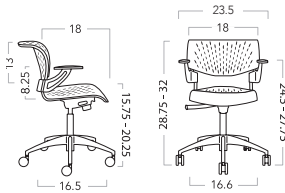

Shipping Information
Set up
Set up / 1 per carton
21 cu. ft.
36 lbs.

Hannah, Stool, Bar Height, with Arms

Model Number	Back Material	Seat Material	O.A. Height"	O.A. Width"	Seat Height"	Arm Height"	O.A. Depth"	Back Width"	Back Height"	COM Ydg	Plastic	Add HAN600A Upholstered Seat Cushion to Plastic List Price								
												Grade 1 COM	Grade 2	Grade 3	Grade 4	Grade 5	Grade 6	Grade 7	Grade 8	Grade 9
HAN106	Plastic	Plastic	41.5	23.5	30	38.25	18	18	13	N/A	\$809									
HAN106+	Plastic	Upholstered	41.5	23.5	31	38.25	18	18	13	1		\$192	\$207	\$226	\$239	\$258	\$297	\$305	\$325	\$362

Shipping Information
Set up
Set up / 1 per carton
21 cu. ft.
36 lbs.

Hannah, Stool, Bar Height, with Arms, with Book/Bag Shelf

Model Number	Back Material	Seat Material	O.A. Height"	O.A. Width"	Seat Height"	Arm Height"	O.A. Depth"	Back Width"	Back Height"	COM Ydg	Plastic	Add HAN600A Upholstered Seat Cushion to Plastic List Price								
												Grade 1 COM	Grade 2	Grade 3	Grade 4	Grade 5	Grade 6	Grade 7	Grade 8	Grade 9
HAN606	Plastic	Plastic	41.5	23.5	30	38.25	18	18	13	N/A	\$843									
HAN606+	Plastic	Upholstered	41.5	23.5	31	38.25	18	18	13	1		\$192	\$207	\$226	\$239	\$258	\$297	\$305	\$325	\$362

Chairs & Stools

Swivel-Tilt (ST)

- Pneumatic seat height
- Seat and back tilt as a unit
- Tilt tension adjustment
- Upright tilt lock

Hannah, Swivel-tilt Task, Armless																				
Model Number	Back Material	Seat Material	O.A. Height"	O.A. Width"	Seat Height"	Arm Height"	Seat Depth"	Back Width"	Back Height"	COM Ydg	Plastic	Add HAN600A Upholstered Seat Cushion to Plastic List Price								
												Grade 1 COM	Grade 2	Grade 3	Grade 4	Grade 5	Grade 6	Grade 7	Grade 8	Grade 9
HAN007	Plastic	Plastic	28.75-32	18	15.75-20.25	N/A	18	18	13	N/A	\$747									
HAN007+	Plastic	Upholstered	28.75-32	18	16.75-21.25	N/A	18	18	13	1		\$192	\$207	\$226	\$239	\$258	\$297	\$305	\$325	\$362