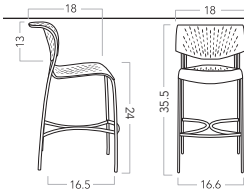

Shipping Information
 Set up
 9.23 cu. ft. (up to 2/ctn)
 12.4 cu. ft. (3-4/ctn)
 20 lbs. each
 80 lbs. packed with 4
 UPS (up to 2/ctn only)

													Hannah, 4-Leg, Casters, Armless							
Model Number	Back Material	Seat Material	O.A. Height"	O.A. Width"	Seat Hght"	Arm Hght"	O.A. Depth"	Back Width"	Back Hght"	COM Ydg	Plastic	Add HAN600A Upholstered Seat Cushion to Plastic List Price								
												Grade 1 COM	Grade 2	Grade 3	Grade 4	Grade 5	Grade 6	Grade 7	Grade 8	Grade 9
HAN005	Plastic	Plastic	29.5	18	18	N/A	18	18	13	N/A	\$451									
HAN005+	Plastic	Upholstered	29.5	18	19	N/A	18	18	13	1		\$192	\$207	\$226	\$239	\$258	\$297	\$305	\$325	\$362

Shipping Information
 Set up
 Set up / 1/ctn.
 13.8 cu.ft.
 25.5 lbs. each

													Hannah, 4-Leg, Casters, with Arms							
Model Number	Back Material	Seat Material	O.A. Height"	O.A. Width"	Seat Hght"	Arm Hght"	O.A. Depth"	Back Width"	Back Hght"	COM Ydg	Plastic	Add HAN600A Upholstered Seat Cushion to Plastic List Price								
												Grade 1 COM	Grade 2	Grade 3	Grade 4	Grade 5	Grade 6	Grade 7	Grade 8	Grade 9
HAN105	Plastic	Plastic	29.5	23.5	18	26.25	18	18	13	N/A	\$597									
HAN105+	Plastic	Upholstered	29.5	23.5	19	26.25	18	18	13	1		\$192	\$207	\$226	\$239	\$258	\$297	\$305	\$325	\$362

Prices and specifications subject to change without notice

P-HANNAH-220524

HANNAH

Chairs & Stools

Shipping Information
Set up
Set up / 1 per carton
14.6 cu. ft.
29 lbs.

Hannah, Stool, Counter Height, Armless