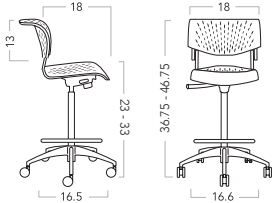

Shipping Information
Set up
Set up / 1 per carton
21 cu. ft.
36 lbs.

Hannah, Stool, Bar Height, with Arms, with Book/Bag Shelf

Model Number	Back Material	Seat Material	O.A. Height"	O.A. Width"	Seat Height"	Arm Height"	O.A. Depth"	Back Width"	Back Height"	COM Ydg	Plastic	Add HAN600A Upholstered Seat Cushion to Plastic List Price								
												Grade 1 COM	Grade 2	Grade 3	Grade 4	Grade 5	Grade 6	Grade 7	Grade 8	Grade 9
HAN606	Plastic	Plastic	41.5	23.5	30	38.25	18	18	13	N/A	\$843									
HAN606+	Plastic	Upholstered	41.5	23.5	31	38.25	18	18	13	1		\$192	\$207	\$226	\$239	\$258	\$297	\$305	\$325	\$362

Chairs & Stools

Swivel-Tilt (ST)

- Pneumatic seat height
- Seat and back tilt as a unit
- Tilt tension adjustment
- Upright tilt lock

Hannah, Swivel-tilt Task, Armless																				
Model Number	Back Material	Seat Material	O.A. Height"	O.A. Width"	Seat Height"	Arm Height"	Seat Depth"	Back Width"	Back Height"	COM Ydg	Plastic	Add HAN600A Upholstered Seat Cushion to Plastic List Price								
												Grade 1 COM	Grade 2	Grade 3	Grade 4	Grade 5	Grade 6	Grade 7	Grade 8	Grade 9
HAN007	Plastic	Plastic	28.75-32	18	15.75-20.25	N/A	18	18	13	N/A	\$747									
HAN007+	Plastic	Upholstered	28.75-32	18	16.75-21.25	N/A	18	18	13	1		\$192	\$207	\$226	\$239	\$258	\$297	\$305	\$325	\$362

Swivel-Tilt (ST)

- Pneumatic seat height
- Seat and back tilt as a unit
- Tilt tension adjustment
- Upright tilt lock

Hannah, Swivel-tilt Task, with Arms																				
Model Number	Back Material	Seat Material	O.A. Height"	O.A. Width"	Seat Height"	Arm Height"	Seat Depth"	Back Width"	Back Height"	COM Ydg	Plastic	Add HAN600A Upholstered Seat Cushion to Plastic List Price								
												Grade 1 COM	Grade 2	Grade 3	Grade 4	Grade 5	Grade 6	Grade 7	Grade 8	Grade 9
HAN107	Plastic	Plastic	28.75-32	23.5	15.75-20.25	24.5-27.75	18	18	13	N/A	\$894									
HAN107+	Plastic	Upholstered	28.75-32	23.5	16.75-21.25	24.5-27.75	18	18	13	1		\$192	\$207	\$226	\$239	\$258	\$297	\$305	\$325	\$362