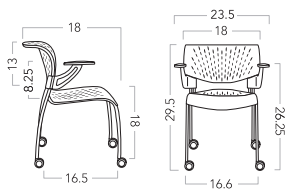

Shipping Information
Set up
9.23 cu. ft. (up to 2/ctn)
12.4 cu. ft. (3-4/ctn)
20 lbs. each
80 lbs. packed with 4
UPS (up to 2/ctn only)

													Hannah, 4-Leg, Casters, Armless							
Model Number	Back Material	Seat Material	O.A. Height"	O.A. Width"	Seat Hght"	Arm Hght"	O.A. Depth"	Back Width"	Back Hght"	COM Ydg	Plastic	Add HAN600A Upholstered Seat Cushion to Plastic List Price								
												Grade 1 COM	Grade 2	Grade 3	Grade 4	Grade 5	Grade 6	Grade 7	Grade 8	Grade 9
HAN005	Plastic	Plastic	29.5	18	18	N/A	18	18	13	N/A	$451									
HAN005+	Plastic	Upholstered	29.5	18	19	N/A	18	18	13	1		$192	$207	$226	$239	$258	$297	$305	$325	$362