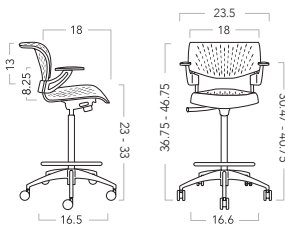

Swivel-Tilt (ST)

- Pneumatic seat height
- Seat and back tilt as a unit
- Tilt tension adjustment
- Upright tilt lock

Hannah, Swivel-tilt Task, with Arms																				
Model Number	Back Material	Seat Material	O.A. Height"	O.A. Width"	Seat Height"	Arm Height"	Seat Depth"	Back Width"	Back Height"	COM Ydg	Plastic	Add HAN600A Upholstered Seat Cushion to Plastic List Price								
												Grade 1 COM	Grade 2	Grade 3	Grade 4	Grade 5	Grade 6	Grade 7	Grade 8	Grade 9
HAN107	Plastic	Plastic	28.75-32	23.5	15.75-20.25	24.5-27.75	18	18	13	N/A	\$894									
HAN107+	Plastic	Upholstered	28.75-32	23.5	16.75-21.25	24.5-27.75	18	18	13	1		\$192	\$207	\$226	\$239	\$258	\$297	\$305	\$325	\$362

Swivel-Tilt (ST)

- Pneumatic seat height
- Seat and back tilt as a unit
- Tilt tension adjustment
- Upright tilt lock

Hannah, Swivel-tilt Task Stool, Armless																				
Model Number	Back Material	Seat Material	O.A. Height"	O.A. Width"	Seat Height"	Arm Height"	Seat Depth"	Back Width"	Back Height"	COM Ydg	Plastic	Add HAN600A Upholstered Seat Cushion to Plastic List Price								
												Grade 1 COM	Grade 2	Grade 3	Grade 4	Grade 5	Grade 6	Grade 7	Grade 8	Grade 9
HAN009	Plastic	Plastic	36.75-47.75	18	23-33	N/A	18	18	13	N/A	\$875									
HAN009+	Plastic	Upholstered	36.75-47.75	18	24-34	N/A	18	18	13	1		\$192	\$207	\$226	\$239	\$258	\$297	\$305	\$325	\$362