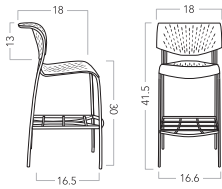

Shipping Information
Set up
Set up / 1 per carton
11.3 cu. ft.
32 lbs.

Hannah, Stool, Counter Height, with Arms, with Book/Bag Shelf

Model Number	Back Material	Seat Material	O.A. Height"	O.A. Width"	Seat Height"	Arm Height"	O.A. Depth"	Back Width"	Back Height"	COM Ydg	Plastic	Add HAN600A Upholstered Seat Cushion to Plastic List Price								
												Grade 1 COM	Grade 2	Grade 3	Grade 4	Grade 5	Grade 6	Grade 7	Grade 8	Grade 9
HAN608			35.5	23.5	24	35.25	18	18	13	N/A	\$816									
HAN608+			35.5	23.5	25	35.25	18	18	13	1		\$192	\$207	\$226	\$239	\$258	\$297	\$305	\$325	\$362

HANNAH

Chairs & Stools

Shipping Information
Set up
Set up / 1 per carton
15.4 cu. ft.
34 lbs.

Hannah, Stool, Bar Height, Armless

Model Number	Back Material	Seat Material	O.A. Height"	O.A. Width"	Seat Height"	Arm Height"	O.A. Depth"	Back Width"	Back Height"	COM Ydg	Plastic	Add HAN600A Upholstered Seat Cushion to Plastic List Price								
												Grade 1 COM	Grade 2	Grade 3	Grade 4	Grade 5	Grade 6	Grade 7	Grade 8	Grade 9
HAN006	Plastic	Plastic	41.5	18	30	N/A	18	18	13	N/A	\$669									
HAN006+	Plastic	Upholstered	41.5	18	31	N/A	18	18	13	1		\$192	\$207	\$226	\$239	\$258	\$297	\$305	\$325	\$362

Shipping Information
Set up
Set up / 1 per carton
15.4 cu. ft.
34 lbs.

Hannah, Stool, Bar Height, Armless, with Book/Bag Shelf

Model Number	Back Material	Seat Material	O.A. Height"	O.A. Width"	Seat Height"	Arm Height"	O.A. Depth"	Back Width"	Back Height"	COM Ydg	Plastic	Add HAN600A Upholstered Seat Cushion to Plastic List Price								
												Grade 1 COM	Grade 2	Grade 3	Grade 4	Grade 5	Grade 6	Grade 7	Grade 8	Grade 9
HAN506	Plastic	Plastic	41.5	18	30	N/A	18	18	13	N/A	\$704									
HAN506+	Plastic	Upholstered	41.5	18	31	N/A	18	18	13	1		\$192	\$207	\$226	\$239	\$258	\$297	\$305	\$325	\$362