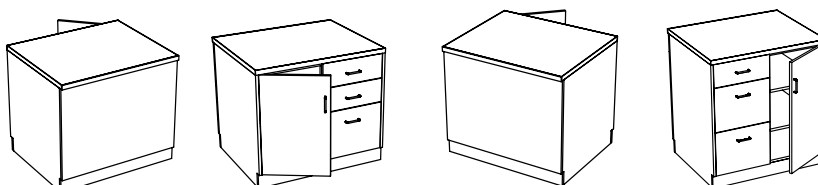

Prices and specifications subject to change without notice

P-BOOKMARKCIRCDESKS-191029