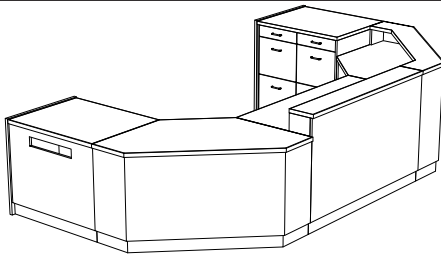

Please see below for design descriptions

Bookmark: no detail.

Model Number example for
Bookmark Desk unit;
MCD-36D-29

Desk Units

36" Wide

Model Number	Description	Wgt.	Price
MCD-36D-29	Desk Unit, 36"W X 30"D X 29" H	116	\$1,947
MCD-36D-32	Desk Unit, 36"W X 30"D X 32" H	122	\$1,947
MCD-36D-32-ADA	ADA Desk Unit, 36"W X 30"D X 32"H	122	\$1,947
MCD-36D-39	Desk Unit, 36"W X 30"D X 39" H	137	\$2,071
MCD-36D-32-ADJ	Desk Unit, 36"W X 30"D X ADJ. H	122	\$2,122

48" Wide

Model Number	Description	Wgt.	List Price
MCD-48D-29	Desk Unit, 48"W X 30"D X 29" H	127	\$2,592
MCD-48D-32	Desk Unit, 48"W X 30"D X 32" H	134	\$2,592
MCD-48D-39	Desk Unit, 48"W X 30"D X 39" H	149	\$2,748
MCD-48D-32-ADJ	Desk Unit, 48"W X 30"D X ADJ. H	134	\$2,824