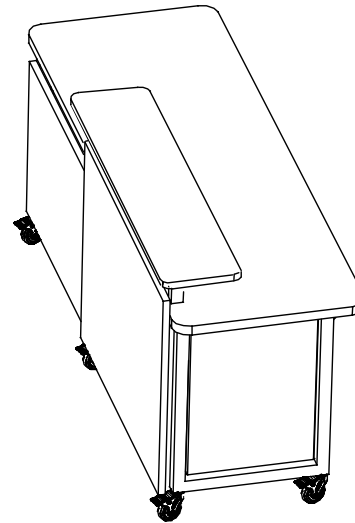

General Specifications

Work surface: Tops are 1/4" thick, three ply 45# particle board construction with .050" high pressure laminate top surface and a .030" phenolic backer. Edge is 3mm PVC with a 1/8" radius top and bottom. Tops are attached to the frames and mounted via 1/4"-20 inserts and bolts. Models with 35"H transaction top surface have a 29"H main worksurface. Models with 45"H transaction top surface have a 39"H main worksurface. Units are available with with or without transaction top on either the right or left side. Right side and left side is determined from the perspective of the desk user.

Case: Floating front panels are self-edged high pressure laminate. Face panels have embedded threaded metal inserts to accept machine threaded connecting hardware for metal-to-metal fastener contact to steel chassis frames. End panel inserts are self-edged high pressure laminate panels.

Steel Chassis Frame: Frame shall be a welded assembly of 1-1/4" square 14 gauge steel tube, drilled and tapped to receive casters and bored for connecting hardware. Finish shall be powder coat, manufacturer's standard colors.

Casters: Casters shall be 100mm heavy duty swivel casters with brake, rated at 100# per caster. Assembled unit shall use a total of (5) casters.

Finish: Standard powder coat on all metal parts is black; other colors may be specified. See mediatechnologies® Finish and Color Guide for choices.

Nomad Straight Desk 72"W				
Model Number	Description	Wgt.	List Price	
NDS-72DL-MOB	35"H x 72"W x 24"D Nomad Desk, Transaction Top Left, Mobile	300	$4,895	
NDS-72DR-MOB	35"H x 72"W x 24"D Nomad Desk, Transaction Top Right, Mobile	300	$4,895	
NDS-72DX-MOB	29"H x 72"W x 24"D Nomad Desk, No Transaction Top, Mobile	300	$4,655	
NDS-72DL-45-MOB	45"H x 72"W x 24"D Nomad Desk, Transaction Top Left, Mobile		$5,378	
NDS-72DR-45-MOB	45"H x 72"W x 24"D Nomad Desk, Transaction Top Right, Mobile		$5,378	
NDS-72DX-39-MOB	39"H x 72"W x 24"D Nomad Desk, No Transaction Top, Mobile		$5,136	

Nomad Straight Desk 84"W				
Model Number	Description	Wgt.	List Price	
NDS-84DL-MOB	35"H x 84"W x 30"D Nomad Desk, Transaction Top Left, Mobile	300	$6,355	
NDS-84DR-MOB	35"H x 84"W x 30"D Nomad Desk, Transaction Top Right, Mobile	300	$6,355	
NDS-84DX-MOB	29"H x 84"W x 30"D Nomad Desk, No Transaction Top, Mobile	300	$6,115	
NDS-84DL-45-MOB	45"H x 84"W x 30"D Nomad Desk, Transaction Top Left, Mobile		$6,836	
NDS-84DR-45-MOB	45"H x 84"W x 30"D Nomad Desk, Transaction Top Right, Mobile		$6,836	
NDS-84DX-39-MOB	39"H x 84"W x 30"D Nomad Desk, No Transaction Top, Mobile		$6,597	

Hanging Pedestal Accessories for use with all Nomad, Steel				
Model Number	Description	Wgt.	List Price	
WHPS661220-W-TT-P?A	Wood Hanging Pedestal, 1 Box Drawer, 1 File Drawer, Alike locks, For all desks		$630	
WHPS661220-W-TT-P?I	Wood Hanging Pedestal, 1 Box Drawer, 1 File Drawer, Individual locks, For all desks		$630	

Required to order:

Model # including:

- HPL and PVC edge selections
- powder coat color (Pedestals are only available in Group 1 powder coat selections).

Notes:

Prices shown include use of HPL unless indicated otherwise. Use of veneers or other materials may incur an upcharge.

Transaction top right or left is defined from the perspective of the user.