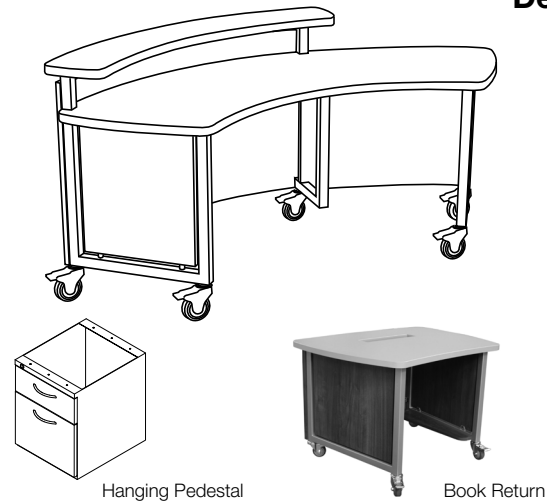

General Specifications

Work surface: Tops are 1¼" thick, three ply 45# particle board construction with .050" high pressure laminate top surface and a .030" phenolic backer. Edge is 3mm PVC with a 1/8" radius top and bottom. Tops are attached to the frames and mounted via 1/4"-20 inserts and bolts. Models with 35"H transaction top surface have a 29"H main worksurface. Models with 45"H transaction top surface have a 39"H main worksurface. Units are available with with or without transaction top on either the right or left side. Right side and Left side is determined from the perspective of the desk user.

Case: Floating curved front panels are self-edged high pressure laminate. Face panels have embedded threaded metal inserts to accept machine threaded connecting hardware for metal-to-metal fastener contact to steel chassis frames. End panel inserts are self-edged high pressure laminate panels.

Steel Chassis Frame: Frame shall be a welded assembly of 1-1/4" square 14 gauge steel tube, drilled and tapped to receive casters and bored for connecting hardware. Finish shall be powder coat, manufacturer's standard colors.

Casters: Casters shall be 100mm heavy duty swivel casters with brake, rated at 100# per caster. Assembled unit shall use a total of (5) casters.

Finish: Standard powder coat on all metal parts is black; other colors may be specified. See mediatechnologies® Finish and Color Guide for choices.

Hanging Pedestal

Book Return

Curved Nomad Desk 75"W			
Model Number	Description	Wgt.	List Price
ND-75DL-MOB	35"H x 75"W x 24"D Nomad Desk, Transaction Top Left, Mobile	300	$8,156
ND-75DR-MOB	35"H x 75"W x 24"D Nomad Desk, Transaction Top Right, Mobile	300	$8,156
ND-75DX-MOB	29"H x 75"W x 24"D Nomad Desk, No Transaction Top, Mobile	300	$7,757
ND-75DL-45-MOB	45"H x 75"W x 24"D Nomad Desk, Transaction Top Left, Mobile		$8,962
ND-75DR-45-MOB	45"H x 75"W x 24"D Nomad Desk, Transaction Top Right, Mobile		$8,962
ND-75DX-39-MOB	39"H x 75"W x 24"D Nomad Desk, No Transaction Top, Mobile		$8,559

Curved Nomad Desk 84"W			
Model Number	Description	Wgt.	List Price
ND-84DL-MOB	35"H x 84"W x 30"D Nomad Desk, Transaction Top Left, Mobile	300	$10,589
ND-84DR-MOB	35"H x 84"W x 30"D Nomad Desk, Transaction Top Right, Mobile	300	$10,589
ND-84DX-MOB	29"H x 84"W x 30"D Nomad Desk, No Transaction Top, Mobile	300	$10,188
ND-84DL-45-MOB	45"H x 84"W x 30"D Nomad Desk, Transaction Top Left, Mobile		$11,394
ND-84DR-45-MOB	45"H x 84"W x 30"D Nomad Desk, Transaction Top Right, Mobile		$11,394
ND-84DX-39-MOB	39"H x 84"W x 30"D Nomad Desk, No Transaction Top, Mobile		$10,992

Nomad Mobile Cabinets			
Model Number	Description	Wgt.	List Price
ND-40BR-MOB	29"H x 40"W x 29"D Nomad Cabinet with Book Return Slot, Mobile	120	$3,656
MCD-DBTL-1824-24	18"D x 24.25"W x 24"H Bookmark Descending Platform Book Truck	137	$2,832

Mobile Pedestals suitable for use with all Nomads, Wood			
Model Number	Description	Wgt.	List Price
WMPS661220-W-TT	15.25"W x 18"D x 26.875"H Wood Mobile Pedestal, 2 Box Drawers, 1 File Drawer, Mobile	66	$924
WMPS121220-W-TT	15.25"W x 18"D x 26.875"H Wood Mobile Pedestal, 2 File Drawers, Mobile	62	$830

Hanging Pedestal Accessories for use with all Nomad, Wood			
Model Number	Description	Wgt.	List Price
WHPS661220-W-TT-P?A	Wood Hanging Pedestal, 1 Box Drawer, 1 File Drawer, Alike locks, For all desks		$630
WHPS661220-W-TT-P?I	Wood Hanging Pedestal, 1 Box Drawer, 1 File Drawer, Individual locks, For all desks		$630

Optional Accessories			
Model Number	Description	Wgt.	List Price
MCD1817	18" x 17" Pencil Drawer	10	$432
AAKT001	12" x 22" Sliding Keyboard Tray	8	$119
AAKT003	Articulating Keyboard Mechanism with Mouse Tray	15	$405
ACPU CS-10	Stationary-mounting CPU Holder	10	$178
ACPU CS-11	Sliding/Rotating-mount CPU Holder	12	$220

Required to order:

1. Model # including:
2. HPL and PVC edge selections
   - powder coat color (Pedestals are only available in Group 1 powder coat selections).

Notes:

Prices shown include use of HPL unless indicated otherwise. Use of veneers or other materials may incur an upcharge.

Transaction top right or left is defined from the perspective of the user.