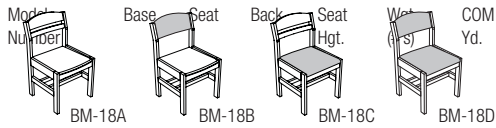

BM-16A

BM-16B

BM-16C

BM-16D

Juvenile Model Number	Seat Hgt.	Seat Dpth.	Seat Wdth.	Overall Ht.	Over-all Dpth.	Overall Wdth.	Wgt. (#'s)	COM Yd.	List Prices										
									All Wood	Grade 1 COM	Grade 2	Grade 3	Grade 4	Grade 5	Grade 6	Grade 7	Grade 8	Grade 9	
BM-SB16A	16"	13.5"	16.25"	28.75"	17"	16"	23	N/A	\$475	* ALL WOOD *									
BM-SB16B	16"	13.5"	16.25"	28.75"	17"	16"	23	1/2	N/A	\$538	\$550	\$558	\$586	\$588	\$600	\$614	\$629	\$645	
BM-SB16C	16"	13.5"	16.25"	28.75"	17"	16"	23	2/3	N/A	\$552	\$568	\$586	\$599	\$618	\$637	\$656	\$677	\$698	
BM-SB16D	16"	13.5"	16.25"	28.75"	17"	16"	23	7/8	N/A	\$631	\$658	\$689	\$716	\$746	\$775	\$808	\$840	\$877	

BM-SB16A

BM-SB16B

BM-SB16C

BM-SB16D

Required to order:

Model # including:

- wood selection*
- wood finish
- fabric selection if applicable

***Note:**

Prices listed above are for an oak seat. Seats constructed of maple or other materials may incur an upcharge

Bookmark Chairs & Stools

Seating

Model Number	Base	Seat	Back	Seat Hgt.	Wgt. (#'s)	COM Yd.	List Prices										
							All Wood	Grade 1 COM	Grade 2	Grade 3	Grade 4	Grade 5	Grade 6	Grade 7	Grade 8	Grade 9	
BM-18A	Post	Wood	Wood	18"	26	N/A	\$453	* ALL WOOD *									
BM-18B	Post	Wood	Uph	18"	26	1/2	N/A	\$538	\$550	\$558	\$586	\$602	\$619	\$639	\$659	\$682	
BM-18C	Post	Uph	Wood	18"	26	2/3	N/A	\$552	\$568	\$586	\$599	\$618	\$635	\$652	\$669	\$689	
BM-18D	Post	Uph	Uph	18"	26	7/8	N/A	\$631	\$658	\$689	\$716	\$754	\$785	\$816	\$851	\$887	