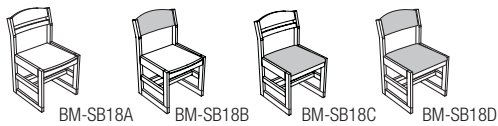

BM-16A

BM-16B

BM-16C

BM-16D

Juvenile Model Number	Seat Hgt.	Seat Dpth.	Seat Wdth.	Overall Ht.	Over-all Dpth.	Overall Wdth.	Wgt. (#'s)	COM Yd.	List Prices										
									All Wood	Grade 1 COM	Grade 2	Grade 3	Grade 4	Grade 5	Grade 6	Grade 7	Grade 8	Grade 9	
BM-SB16A	16"	13.5"	16.25"	28.75"	17"	16"	23	N/A	\$475	* ALL WOOD *									
BM-SB16B	16"	13.5"	16.25"	28.75"	17"	16"	23	1/2	N/A	\$538	\$550	\$558	\$586	\$588	\$600	\$614	\$629	\$645	
BM-SB16C	16"	13.5"	16.25"	28.75"	17"	16"	23	2/3	N/A	\$552	\$568	\$586	\$599	\$618	\$637	\$656	\$677	\$698	
BM-SB16D	16"	13.5"	16.25"	28.75"	17"	16"	23	7/8	N/A	\$631	\$658	\$689	\$716	\$746	\$775	\$808	\$840	\$877	

BM-SB16A

BM-SB16B

BM-SB16C

BM-SB16D

Required to order:

Model # including:

- wood selection*
- wood finish
- fabric selection if applicable

***Note:**

Prices listed above are for an oak seat. Seats constructed of maple or other materials may incur an upcharge

Bookmark Chairs & Stools

Seating

Model Number	Base	Seat	Back	Seat Hgt.	Wgt. (#'s)	COM Yd.	List Prices										
							All Wood	Grade 1 COM	Grade 2	Grade 3	Grade 4	Grade 5	Grade 6	Grade 7	Grade 8	Grade 9	
BM-18A	Post	Wood	Wood	18"	26	N/A	\$453	* ALL WOOD *									
BM-18B	Post	Wood	Uph	18"	26	1/2	N/A	\$538	\$550	\$558	\$586	\$602	\$619	\$639	\$659	\$682	
BM-18C	Post	Uph	Wood	18"	26	2/3	N/A	\$552	\$568	\$586	\$599	\$618	\$635	\$652	\$669	\$689	
BM-18D	Post	Uph	Uph	18"	26	7/8	N/A	\$631	\$658	\$689	\$716	\$754	\$785	\$816	\$851	\$887	

Model Number	Base	Seat	Back	Seat Hgt.	Wgt. (#'s)	COM Yd.	List Prices										
							All Wood	Grade 1 COM	Grade 2	Grade 3	Grade 4	Grade 5	Grade 6	Grade 7	Grade 8	Grade 9	
BM-SB18A	Sled	Wood	Wood	18"	27	N/A	\$453	* ALL WOOD *									
BM-SB18B	Sled	Wood	Uph	18"	27	1/2	N/A	\$538	\$550	\$558	\$586	\$599	\$616	\$635	\$654	\$674	
BM-SB18C	Sled	Uph	Wood	18"	27	2/3	N/A	\$552	\$568	\$586	\$599	\$622	\$640	\$659	\$680	\$702	
BM-SB18D	Sled	Uph	Uph	18"	27	7/8	N/A	\$631	\$658	\$689	\$716	\$760	\$790	\$824	\$858	\$896	