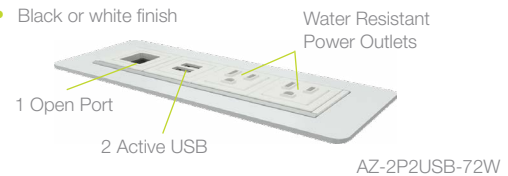

CLASSICA CYLINDER STANDARD SIZES

MODEL	DIA"	HEIGHT"
DR18TOL-22	18	22
DR24TOL-22	24	22

CLASSICA CUBE STANDARD SIZES

MODEL	WIDTH"	LENGTH"	HEIGHT"
DS20TOL-22	20	20	22
DS26TOL-22	26	26	22

POWER CONNECTIVITY

- 2 power/ 2 active USB
- 72" long cord
- Black or white finish

General Specifications

Table Top: Tops are 1-1/4" thick, three ply engineered wood construction with .050" high pressure laminate (HPL) and a phenolic backer sheet. Edge is solid hardwood with radiused top edge. Hardwood veneer top may be specified as an alternate to HPL.