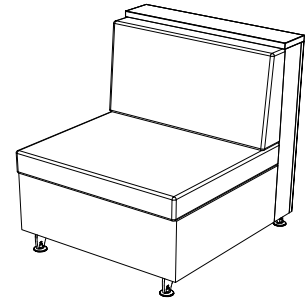

DUO LOUNGE

Interactive

General Specifications

Upholstered Seat and Back: Seat cushions are 3-1/4" high-density upholstery grade foam. Back cushions are high-density upholstery grade foam and are tapered from 4" at the base to 3" at the top. Vinyl and fabric available. Can use a combination of both. Upholstered seat and back cushions are fastened to bench base and bench back with hook and loop fasteners.

Bench Base and Bench Back Assembly: The assemblies are fabricated from 3/4" engineered wood with premium grade oak or maple veneer faces or HPL faces. Finished edges of veneer assemblies receive a 3mm solid wood edge. Finished edges of HPL assemblies receive 3mm PVC edges. Bench base assembly is bolted to bench back assembly with metal-to-metal connection. Back panel can be finished in veneer or HPL face.

Leg Assemblies: Legs are fabricated from 5/16 plate steel and include a curved profile with a square mounting plate. The bottom of each leg is fitted with a threaded weld nut and a 1-7/8" black leveling glide.

Required to order: Model # including options if applicable

- veneer selection and finish (if applicable)
- HPL selection (if applicable)
- PVC selection (if applicable)
- fabric selection
- powder coat selection

Note: Designations "Right" and "Left" are relative to being seated in the unit.

Duo Lounge 25" Seat									List Price							
Model Number	Base	Finish	Seat	Back	Seat Hgt.	Wgt. (lbs.)	COM Yd.	Grade 1 COM	Grade 2	Grade 3	Grade 4	Grade 5	Grade 6	Grade 7	Grade 8	Grade 9
DUO-25	Post	Veneer	Uph	Uph	18"	137	2	$2,960	$3,045	$3,126	$3,199	$3,274	$3,350	$3,426	$3,506	$3,586
DUO-25L	Post	HPL	Uph	Uph	18"	137	2	$2,960	$3,045	$3,126	$3,199	$3,274	$3,350	$3,426	$3,506	$3,586

Duo Lounge 36"									List Price							
Model Number	Base	Finish	Seat	Back	Seat Hgt.	Wgt. (lbs.)	COM Yd.	Grade 1 COM	Grade 2	Grade 3	Grade 4	Grade 5	Grade 6	Grade 7	Grade 8	Grade 9
DUO-36	Post	Veneer	Uph	Uph	18"	154	2	$3,131	$3,462	$3,550	$3,638	$3,729	$3,816	$3,906	$3,997	$4,092
	Post	HPL	Uph	Uph	18"	154	2	$3,131	$3,462	$3,550	$3,638	$3,729	$3,816	$3,906	$3,997	$4,092

Duo Lounge 48"									List Price							
Model Number	Base	Finish	Seat	Back	Seat Hgt.	Wgt. (lbs.)	COM Yd.	Grade 1 COM	Grade 2	Grade 3	Grade 4	Grade 5	Grade 6	Grade 7	Grade 8	Grade 9
DUO-48	Post	Veneer	Uph	Uph	18"	154	2	$3,558	$3,930	$4,031	$4,134	$4,235	$4,335	$4,442	$4,551	$4,664
DUO-48L	Post	HPL	Uph	Uph	18"	154	2	$3,558	$3,930	$4,031	$4,134	$4,235	$4,335	$4,442	$4,551	$4,664

Duo Lounge 60"									List Price							
Model Number	Base	Finish	Seat	Back	Seat Hgt.	Wgt. (lbs.)	COM Yd.	Grade 1 COM	Grade 2	Grade 3	Grade 4	Grade 5	Grade 6	Grade 7	Grade 8	Grade 9
DUO-60	Post	Veneer	Uph	Uph	18"	175	3	$4,152	$4,282	$4,413	$4,547	$4,690	$4,835	$4,985	$5,137	$5,297
DUO-60L	Post	HPL	Uph	Uph	18"	175	3	$4,152	$4,282	$4,413	$4,547	$4,690	$4,835	$4,985	$5,137	$5,297

Duo Lounge L35"									List Price							
Model Number	Base	Finish	Seat	Back	Seat Hgt.	Wgt. (lbs.)	COM Yd.	Grade 1 COM	Grade 2	Grade 3	Grade 4	Grade 5	Grade 6	Grade 7	Grade 8	Grade 9
DUO-L35	Post	Veneer	Uph	Uph	18"	154	2	$3,490	$3,589	$3,677	$3,767	$3,857	$3,948	$4,039	$4,134	$4,231
DUO-L35L	Post	HPL	Uph	Uph	18"	154	2	$3,490	$3,589	$3,677	$3,767	$3,857	$3,948	$4,039	$4,134	$4,231

Duo Lounge R35"									List Price							
Model Number	Base	Finish	Seat	Back	Seat Hgt.	Wgt. (lbs.)	COM Yd.	Grade 1 COM	Grade 2	Grade 3	Grade 4	Grade 5	Grade 6	Grade 7	Grade 8	Grade 9
DUO-R35	Post	Veneer	Uph	Uph	18"	154	2	$3,490	$3,589	$3,677	$3,767	$3,857	$3,948	$4,039	$4,134	$4,231
DUO-R35L	Post	HPL	Uph	Uph	18"	154	2	$3,490	$3,589	$3,677	$3,767	$3,857	$3,948	$4,039	$4,134	$4,231

Duo Lounge RL45"									List Price							
Model Number	Base	Finish	Seat	Back	Seat Hgt.	Wgt. (lbs.)	COM Yd.	Grade 1 COM	Grade 2	Grade 3	Grade 4	Grade 5	Grade 6	Grade 7	Grade 8	Grade 9
DUO-RL45	Post	Veneer	Uph	Uph	18"	154	3	$3,975	$4,090	$4,192	$4,292	$4,396	$4,498	$4,605	$4,715	$4,829
DUO-RL45L	Post	HPL	Uph	Uph	18"	154	3	$3,975	$4,090	$4,192	$4,292	$4,396	$4,498	$4,605	$4,715	$4,829