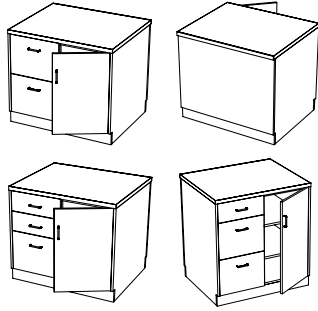

PRICE INCREASE NOTICE: All List Prices will increase by 5% effective April 24, 2022.

Cupboard Unit With 2 & 3 Drawers (Cupboard Right)