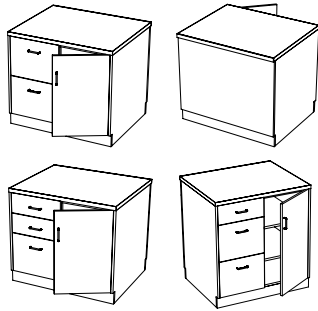

Cupboard Unit With 2 & 3 Drawers (Cupboard Left)	Model Number	Description	Wgt.	List Price
	MCD-36C2DL-29	Cupboard Unit, Left, 36"W X 30"D X 29" H with 2 drawers, file/file	220	\$4,444
	MCD-36C2DL-32	Cupboard Unit, Left, 36"W X 30"D X 32" H with 2 drawers, file/file	223	\$4,444
	MCD-36C3DL-32	Cupboard Unit, Left, 36"W X 30"D X 32" H with 3 drawers, box/box/file	228	\$4,621
	MCD-36C3DL-39	Cupboard Unit, Left, 36"W X 30"D X 39" H with 3 drawers, box/file/file	254	\$4,663

Drawers in these units accommodate standard hanging files.

Bookmark

Circulation Desks

Cupboard Unit With 2 & 3 Drawers (Cupboard Right)

Model Number	Description	Wgt.	List Price
MCD-36C2DR-29	Cupboard Unit, Right, 36"W X 30"D X 29" H with 2 drawers, file/file	220	\$4,444
MCD-36C2DR-32	Cupboard Unit, Right, 36"W X 30"D X 32" H with 2 drawers, file/file	223	\$4,444
MCD-36C3DR-32	Cupboard Unit, Right, 36"W X 30"D X 32" H with 3 drawers, box/box/file	228	\$4,621
MCD-36C3DR-39	Cupboard Unit, Right, 36"W X 30"D X 39" H with 3 drawers, box/file/file	254	\$4,663