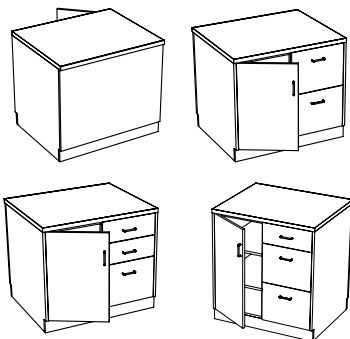

Cupboard Unit With 2 & 3 Drawers (Cupboard Left)	Model Number	Description	Wgt.	List Price
	MCD-36C2DL-29	Cupboard Unit, Left, 36"W X 30"D X 29" H with 2 drawers, file/file	220	$4,444
	MCD-36C2DL-32	Cupboard Unit, Left, 36"W X 30"D X 32" H with 2 drawers, file/file	223	$4,444
	MCD-36C3DL-32	Cupboard Unit, Left, 36"W X 30"D X 32" H with 3 drawers, box/box/file	228	$4,621
	MCD-36C3DL-39	Cupboard Unit, Left, 36"W X 30"D X 39" H with 3 drawers, box/file/file	254	$4,663