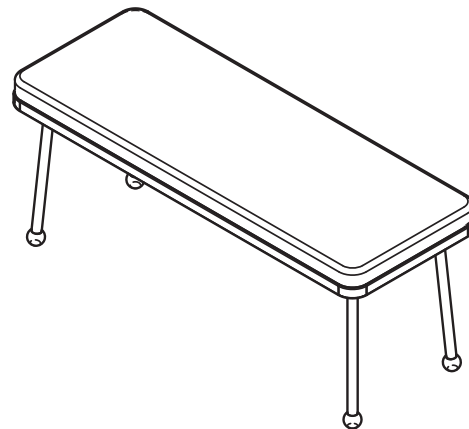

General Specifications

Frame:

1" diameter, 16-gauge tubular steel legs are fully welded to a ¼" thick steel mounting plate. Mounting plate is attached to the base with 1/4"-20 bolts and threaded inserts. Each leg is fitted with a molded nylon ball (standard) or formal glide option. Formal glides are available in T12 Raven only.

Cushioned Seat

1-1/2" thick high density upholstery foam with a ½" thick backer board attaches to a 1-1/4" thick high pressure laminate core with 3mm PVC edge banding and 2" radiused corners. Cushioned tops are attached with wood screws.

Finish:

See www.mediatechnologies.com/products/fabric/Seating for fabric choices and **mediatechnologies®** Finish and Color Guide for additional finish choices.

Bola Bench														
Model Number	Base	Seat	Seat Hgt. (in)	Wgt. (lbs)	COM yd.	List Prices								
						Grade 1 COM	Grade 2	Grade 3	Grade 4	Grade 5	Grade 6	Grade 7	Grade 8	Grade 9
BOLB-C2048C	Post	Uph	20	61	1 2/3	$1,502	$1,539	$1,576	$1,614	$1,652	$1,691	$1,727	$1,765	$1,804
BOLB-C2060C	Post	Uph	20	68	2	$1,565	$1,603	$1,639	$1,676	$1,715	$1,754	$1,790	$1,829	$1,866

Required to order:

Model # including:

- Fabric selection
- PVC selection
- powder coat color
- glide style and color (if applicable)

*Note:

All Ball Glides same color $0
Multiple Color Ball Glides $38
Formal Glides are T12 Raven (Black) only

Ball Glide Color Options

- T11 swan
- T12 raven
- T13 blue heron
- T14 jay
- T15 falcon
- T16 dove
- T17 woodpecker red
- T18 purple martin
- T19 peacock
- T20 macaw blue
- T21 goldfinch
- T22 parakeet
- T23 oriole
- T24 cardinal
- T25 flamingo
- T29 Hummingbird