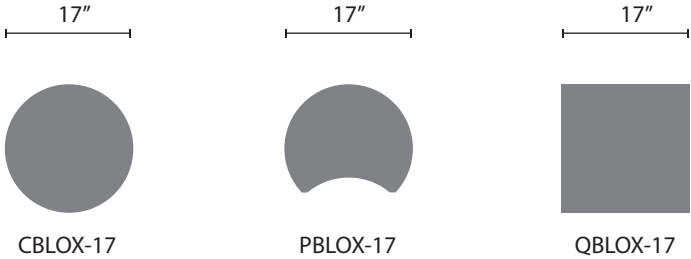

BLOX FOOTPRINT

The half-circle arrangement of BLOX items featured above nests inside of the arc defined by:
(3) Drift Convex Bookcases (Seating on the concave side) or
(3) INDY-C1872-60CRV Tables