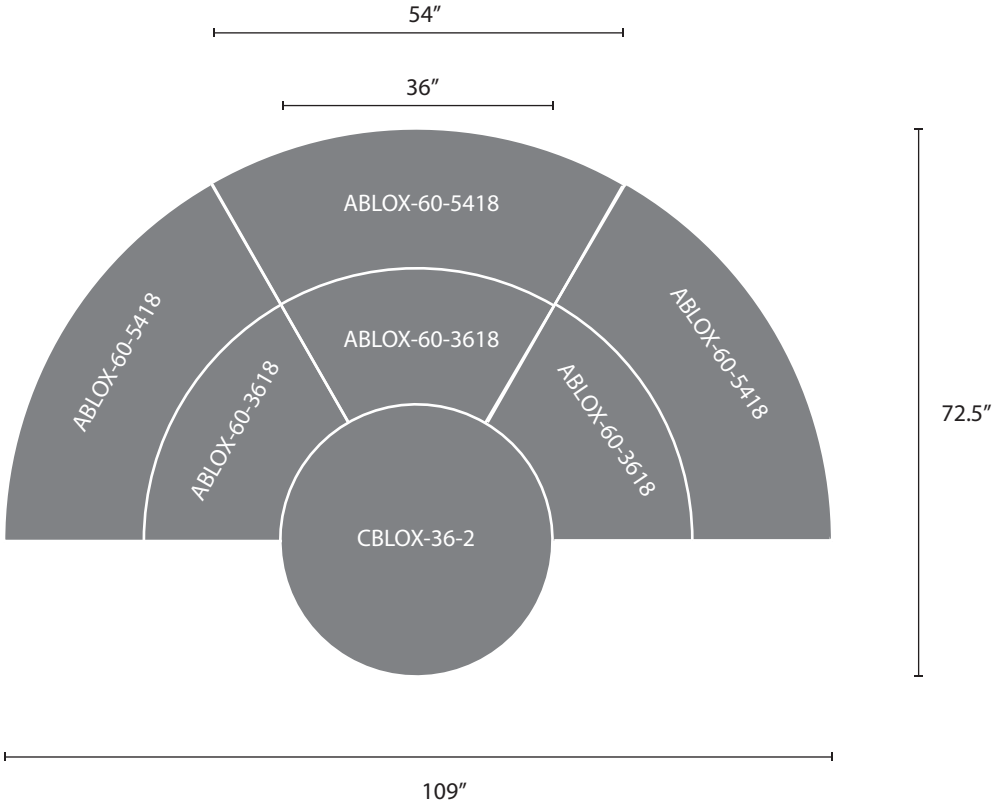

BLOX FOOTPRINT

The half-circle arrangement of BLOX items featured above nests inside of the arc defined by:
(3) Drift Convex Bookcases (Seating on the concave side) or
(3) INDY-C1872-60CRV Tables