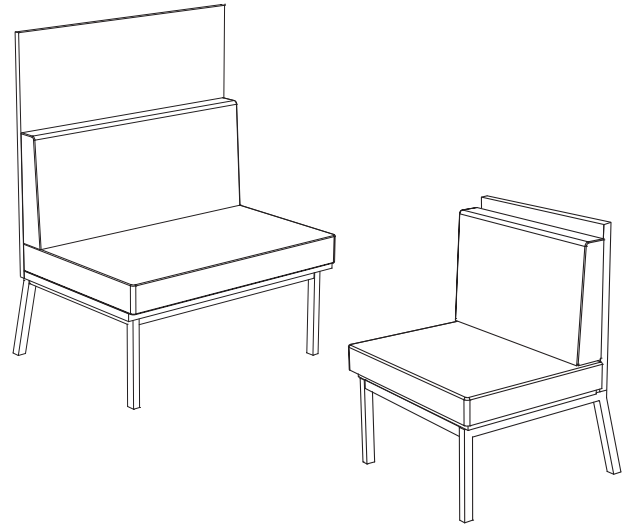

DEUCE LOUNGE

Interactive

PRICE INCREASE NOTICE: All List Prices will increase by 5% effective April 24, 2022.

General Specifications

Upholstered Seat and Back: Seat cushions are 3-1/2" high-density upholstery grade foam on an 11/16" engineered wood frame. Vinyl and fabric upholstery is available. Can use a combination of both. Upholstered seat and back cushions are fastened to bench base and bench back with hook and loop fasteners.

Bench Base and Bench Back Panels: Bench bottom is 3/4" black melamine with 3mm black PVC edge. Bench back panels are fabricated of 3/4" thick engineered wood with either HPL surfaces and 3mm PVC edges or oak or maple veneer surfaces with 3mm wood edges. Back panel is bolted to frame assembly with metal-to-metal connection. Base panel assembly is bolted to frame assembly with metal-to-metal connection.

High Back Option: Bench back panel increased in height to bring overall bench height to 48"

Frame Assembly: The frame assembly is fabricated of 1.25" square powder 16-gauge coated steel tubing. End frames are welded assemblies. Bolt-together spanners complete the seat frame assembly. Legs fitted with ABS leveling glides.

Deuce Lounge 25"W Seat

Model Number	Base	Finish	Seat	Seat Hgt.	Back	Back Hgt.	Wt.	COM Yd.	List Price								
									Grade 1 COM	Grade 2	Grade 3	Grade 4	Grade 5	Grade 6	Grade 7	Grade 8	Grade 9
DEU-25	Post	Veneer	Uph	18"	Uph	36"	34	2	\$2,129	\$2,217	\$2,295	\$2,374	\$2,453	\$2,533	\$2,614	\$2,699	\$2,787
DEU-25L	Post	Laminate	Uph	18"	Uph	36"	34	2	\$2,129	\$2,217	\$2,295	\$2,374	\$2,453	\$2,533	\$2,614	\$2,699	\$2,787
DEU-25-HB	Post	Veneer	Uph	18"	Uph	48"	55	2	\$2,264	\$2,350	\$2,429	\$2,510	\$2,587	\$2,667	\$2,748	\$2,833	\$2,920
DEU-25L-HB	Post	Laminate	Uph	18"	Uph	48"	55	2	\$2,264	\$2,350	\$2,429	\$2,510	\$2,587	\$2,667	\$2,748	\$2,833	\$2,920