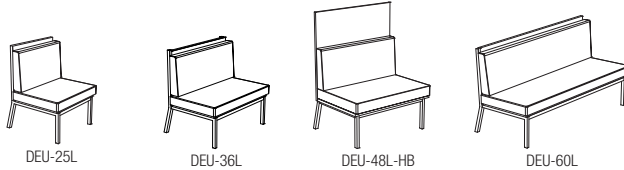

DEUCE LOUNGE

Interactive

PRICE INCREASE NOTICE: All List Prices will increase by 5% effective April 24, 2022.

General Specifications

Upholstered Seat and Back: Seat cushions are 3-1/2" high-density upholstery grade foam on an 11/16" engineered wood frame. Vinyl and fabric upholstery is available. Can use a combination of both. Upholstered seat and back cushions are fastened to bench base and bench back with hook and loop fasteners.

Bench Base and Bench Back Panels: Bench bottom is 3/4" black melamine with 3mm black PVC edge. Bench back panels are fabricated of 3/4" thick engineered wood with either HPL surfaces and 3mm PVC edges or oak or maple veneer surfaces with 3mm wood edges. Back panel is bolted to frame assembly with metal-to-metal connection. Base panel assembly is bolted to frame assembly with metal-to-metal connection.

High Back Option: Bench back panel increased in height to bring overall bench height to 48"

Frame Assembly: The frame assembly is fabricated of 1.25" square powder 16-gauge coated steel tubing. End frames are welded assemblies. Bolt-together spanners complete the seat frame assembly. Legs fitted with ABS leveling glides.

Deuce Lounge 25"W Seat

Model Number	Base	Finish	Seat	Seat Hgt.	Back	Back Hgt.	Wt.	COM Yd.	List Price								
									Grade 1 COM	Grade 2	Grade 3	Grade 4	Grade 5	Grade 6	Grade 7	Grade 8	Grade 9
DEU-25	Post	Veneer	Uph	18"	Uph	36"	34	2	\$2,129	\$2,217	\$2,295	\$2,374	\$2,453	\$2,533	\$2,614	\$2,699	\$2,787
DEU-25L	Post	Laminate	Uph	18"	Uph	36"	34	2	\$2,129	\$2,217	\$2,295	\$2,374	\$2,453	\$2,533	\$2,614	\$2,699	\$2,787
DEU-25-HB	Post	Veneer	Uph	18"	Uph	48"	55	2	\$2,264	\$2,350	\$2,429	\$2,510	\$2,587	\$2,667	\$2,748	\$2,833	\$2,920
DEU-25L-HB	Post	Laminate	Uph	18"	Uph	48"	55	2	\$2,264	\$2,350	\$2,429	\$2,510	\$2,587	\$2,667	\$2,748	\$2,833	\$2,920