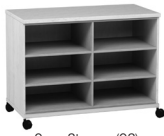

RUBIX MOBILE STORAGE 48"W

Storage

General Specifications

Cabinet: Are constructed with 3/4" thick engineered wood side panels, sub-tops, vertical dividers and shelves. Backs are constructed with 3/4" thick engineered wood. Cabinet finish material includes high-pressure laminate and melamine with PVC edges and wood veneer with wood edges. Worksurface tops receive a high-pressure laminate surface. Cabinets 72"H or taller do not receive a worksurface top

Frame: Steel frame is 11 gauge 1-1/4" square steel tubing. Frame assembly is attached to cabinet using wood screws. Mobile units use 75mm twin wheel locking casters that attach via threaded inserts on underside of the steel frame assembly. Freestanding steel support legs and Mobile casters use the same threaded inserts and are interchangeable. Legs are available upon request.

Features of various cabinet configurations includes:

- Concealed door hinges and a variety of pulls available.
- TOTR Tote rails for use of both TOT03- & TOT06- Toto Totes.

Finish: Standard powder coat on all metal parts is black; other colors may be specified. See **mediatechnologies®** Finish and Color Guide for choices.

Open Storage (OS)

Open Storage (OS)				
Model Number	Description	Wgt.	List Price	18" Depth
OS4829-18-MB-T	48"W x 18"D x 29"H		$1,397	
OS4836-18-MB-T	48"W x 18"D x 36"H		$1,527	
OS4842-18-MB-T	48"W x 18"D x 42"H		$1,574	
OS4854-18-MB-T	48"W x 18"D x 54"H		$1,774	
24" Depth				
OS4829-24-MB-T	48"W x 24"D x 29"H		$1,478	
OS4836-24-MB-T	48"W x 24"D x 36"H		$1,624	
OS4842-24-MB-T	48"W x 24"D x 42"H		$1,693	
OS4854-24-MB-T	48"W x 24"D x 54"H		$1,908