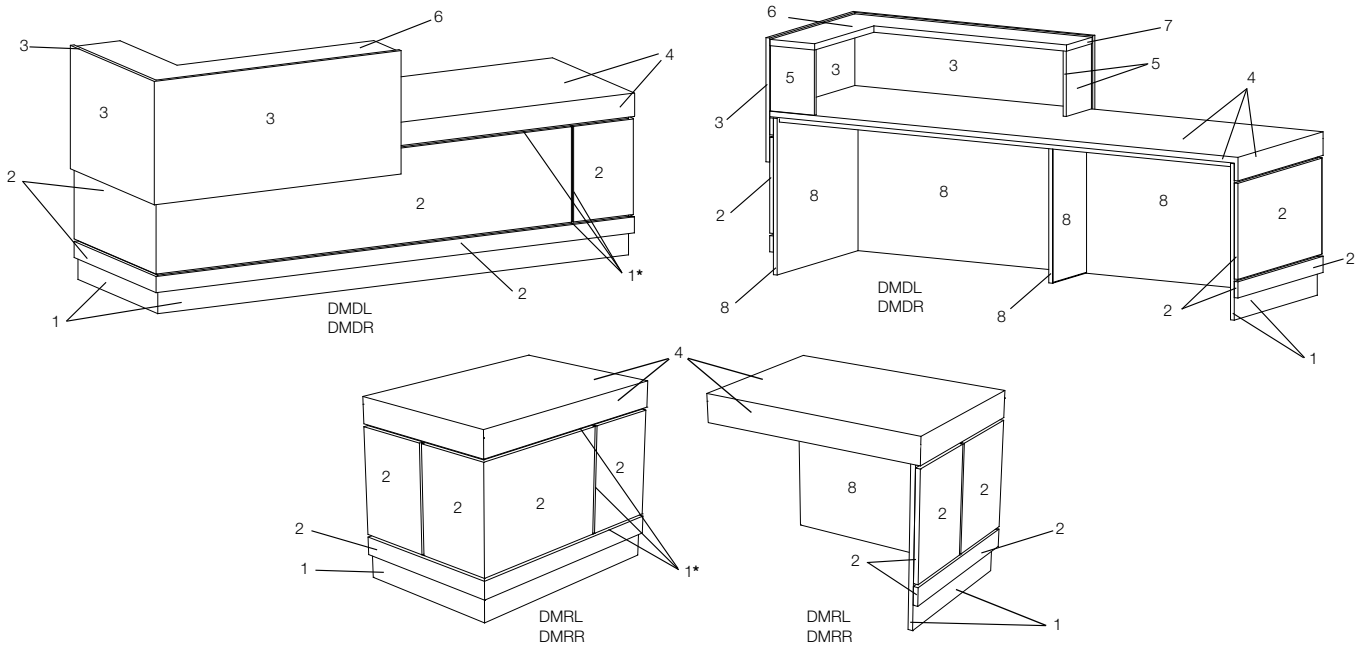

DOMINO FINISH DESIGNATOR

Job:

Model Number:

Finish Schedule:

- 1 Toe Kick & Reveal: HPL: VENEER/FINISH: _____
**Reveals are to match the Toe Kick*
- 2 Overlay Panels: HPL: VENEER/FINISH: _____
- 3 Shroud (inside and outside): HPL: VENEER/FINISH: _____
- 4 Worksurface HPL: _____
- 5 TRX Support Panels: HPL: VENEER/FINISH: _____
- 6 TRX Top HPL: _____
- 7 TRX Edge Wood: _____
- 8 Inside Desk Panels: HPL: VENEER/FINISH: _____