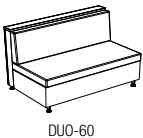

Duo Lounge 60" Seat

Model Number	Base	Finish	Seat	Back	Seat Hgt.	Wgt. (lbs.)	COM Yd.	List Price								
								Grade 1 COM	Grade 2	Grade 3	Grade 4	Grade 5	Grade 6	Grade 7	Grade 8	Grade 9
DUO-60	Post	Veneer	Uph	Uph	18"	175	3	$3,652	$3,766	$3,882	$4,000	$4,126	$4,253	$4,385	$4,520	$4,660
DUO-60L	Post	HPL	Uph	Uph	18"	175	3	$3,652	$3,766	$3,882	$4,000	$4,126	$4,253	$4,385	$4,520	$4,660

Duo Lounge 35.5" Left Miter