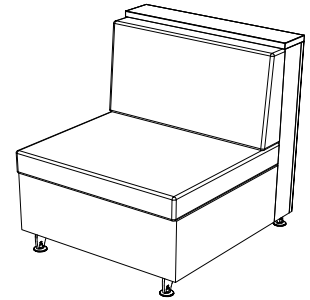

DUO LOUNGE

Interactive

General Specifications

Upholstered Seat and Back: Seat cushions are 3" high-density upholstery grade foam. Back cushions are high-density upholstery grade foam and are tapered from 4" at the base to 3" at the top. Vinyl and fabric available. Can use a combination of both. Upholstered seat and back cushions are fastened to bench base and bench back with hook and loop fasteners.

Bench Base and Bench Back Assembly: The assemblies are fabricated from 3/4" engineered wood with premium grade oak or maple veneer faces or HPL faces. Finished edges of veneer assemblies receive a 3mm solid wood edge. Finished edges of HPL assemblies receive a 3mm PVC edges. Bench base assembly is bolted to bench back assembly with metal-to-metal connection. Back panel can be finished in veneer or HPL face.

Leg Assemblies: Legs are fabricated from 5/16 plate steel and include a curved profile with a square mounting plate. The bottom of each leg is fitted with a threaded weld nut and a 1-7/8" black leveling glide.