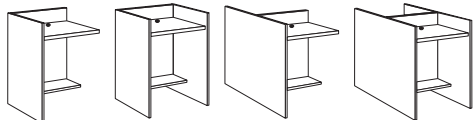

BOOKMARK

Tables

B4242T-A

42" W X 42" L X 29" H

mediatechnologies®

BOOKMARK

Bookmark Library Tables

Rectangle Square Round

Bookmark Carrel Tables

Square Rectangle

Bookmark Study Tables

Square

Bookmark Post Carrels

Adder Starter Adder Starter

Bookmark Post On-line Catalog Tables

Adder Starter

Bookmark Panel Carrels

Adder Starter

Bookmark Panel On-line Catalog Tables

Adder Starter Adder Starter

Bookmark Hex Carrels

Half Hex Full Hex

Bookmark Post & Panel Quad Carrels

Post Quad Panel Quad