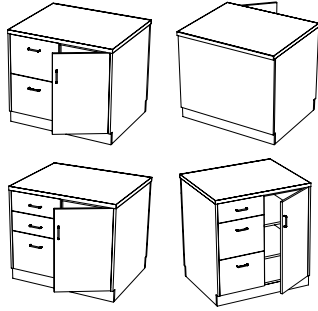

Cupboard Unit With Drawer	Model Number	Description	Wgt.	List Price
	MCD-36CD-29	Cupboard Unit, 36"W X 30"D X 29" H with drawer	199	\$3,670
	MCD-36CD-32	Cupboard Unit, 36"W X 30"D X 32" H with drawer	205	\$3,670
	MCD-36CD-39	Cupboard Unit, 36"W X 30"D X 39" H with drawer	223	\$3,699

Cupboard Unit With 2 & 3 Drawers (Cupboard Left)	Model Number	Description	Wgt.	List Price
	MCD-36C2DL-29	Cupboard Unit, Left, 36"W X 30"D X 29" H with 2 drawers, file/file	220	\$4,678
	MCD-36C2DL-32	Cupboard Unit, Left, 36"W X 30"D X 32" H with 2 drawers, file/file	223	\$4,678
	MCD-36C3DL-32	Cupboard Unit, Left, 36"W X 30"D X 32" H with 3 drawers, box/box/file	228	\$4,865
	MCD-36C3DL-39	Cupboard Unit, Left, 36"W X 30"D X 39" H with 3 drawers, box/file/file	254	\$4,909

Drawers in these units accommodate standard hanging files.

Bookmark

Circulation Desks

Cupboard Unit With 2 & 3 Drawers (Cupboard Right)

Model Number	Description	Wgt.	List Price
MCD-36C2DR-29	Cupboard Unit, Right, 36"W X 30"D X 29" H with 2 drawers, file/file	220	\$4,678
MCD-36C2DR-32	Cupboard Unit, Right, 36"W X 30"D X 32" H with 2 drawers, file/file	223	\$4,678
MCD-36C3DR-32	Cupboard Unit, Right, 36"W X 30"D X 32" H with 3 drawers, box/box/file	228	\$4,865
MCD-36C3DR-39	Cupboard Unit, Right, 36"W X 30"D X 39" H with 3 drawers, box/file/file	254	\$4,909