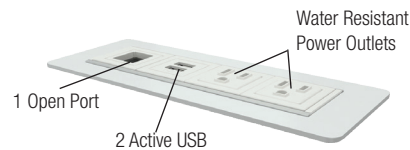

Power/Connectivity: Power/connectivity units are offered as an option, each table can accept one unit. The unit will be mounted centered in and flush to the top surface and are liquid resistant.

Finish: See **mediatechnologies®** Finish and Color Guide for choices.

Square

Square, Veneer			
DUO-30300T-14	30" x 30" x 14"H	48	\$1,274
DUO-36360T-14	36" x 36" x 14"H	63	\$11,405
DUO-30300T-21	30" x 30" x 21"H		\$1,351
DUO-36360T-21	36" x 36" x 21"H		\$1,489
Square, HPL			
DUO-30300TL-14	30" x 30" x 14"H	48	\$1,274
DUO-36360TL-14	36" x 36" x 14"H	63	\$1,405
DUO-30300TL-21	30" x 30" x 21"H		\$1,422
DUO-36360TL-21	36" x 36" x 21"H		\$1,568

			Connectivity Option
Model Number	Color	Description	List Price
AZTECH			
In-surface, rectangular panel, Flush-mount (2" x .75" cutout)			
AZ-2P2U10-72-BA		2 AC receptacles, Dual USB port, 1 Open port, 72" cord, Black Plate, Silver anodized housing	\$462
AZ-2P2U10-72-W		2 AC receptacles, Dual USB port, 1 Open port, 72" cord, White Plate	\$462